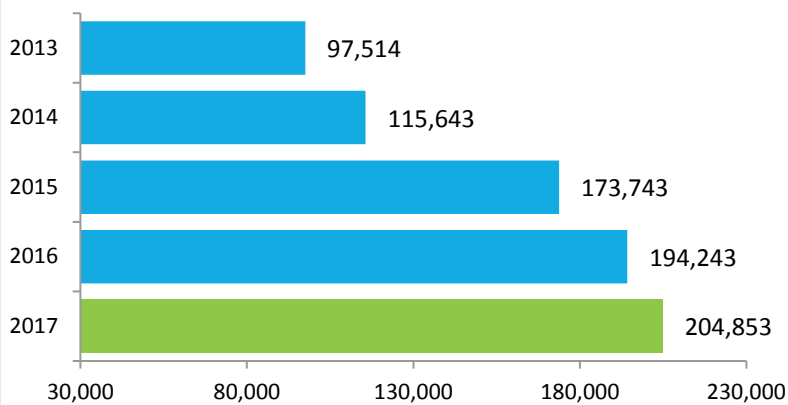

fly2pie.com

@iflypie

facebook.com/Fly2PIE

MEDIA RELEASE

August 4, 2017

St. Pete-Clearwater International (PIE) Passenger Report – 13% Year to Date Increase – Biggest July and 2nd Biggest Month in History of PIE!

For the 2nd time this year and in our history, we served over 200,000 passengers! Year-to-date passengers are up 13% over 2016. July's 204,853 passengers was a 5% increase over July 2016. March and July are historically PIE's busiest months.

New service has been announced to five new cities: Norfolk, VA – October 4th; Providence, RI -October 27th; Milwaukee, WI – October 13th; Phoenix/Mesa, AZ – November 15th; and Ogdensburg, NY (Ottawa, CAN) – November 16th. Sunwing seasonal service to Toronto and Halifax will return in the fall/winter season. The Beau Rivage Resort and Casino will continue operating flights to Gulfport/Biloxi on Sun Country Airlines. With new service, PIE will serve 62 non-stop destinations.

July Monthly Passengers