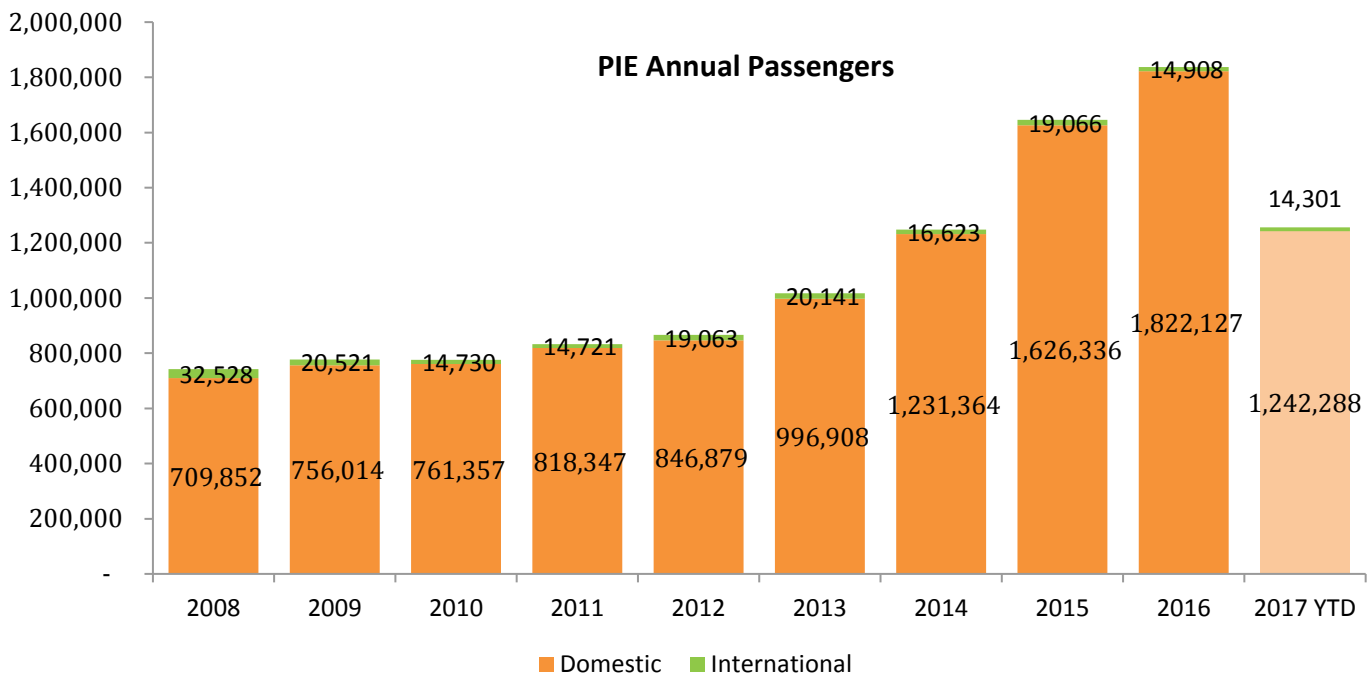

PIE Annual Passengers