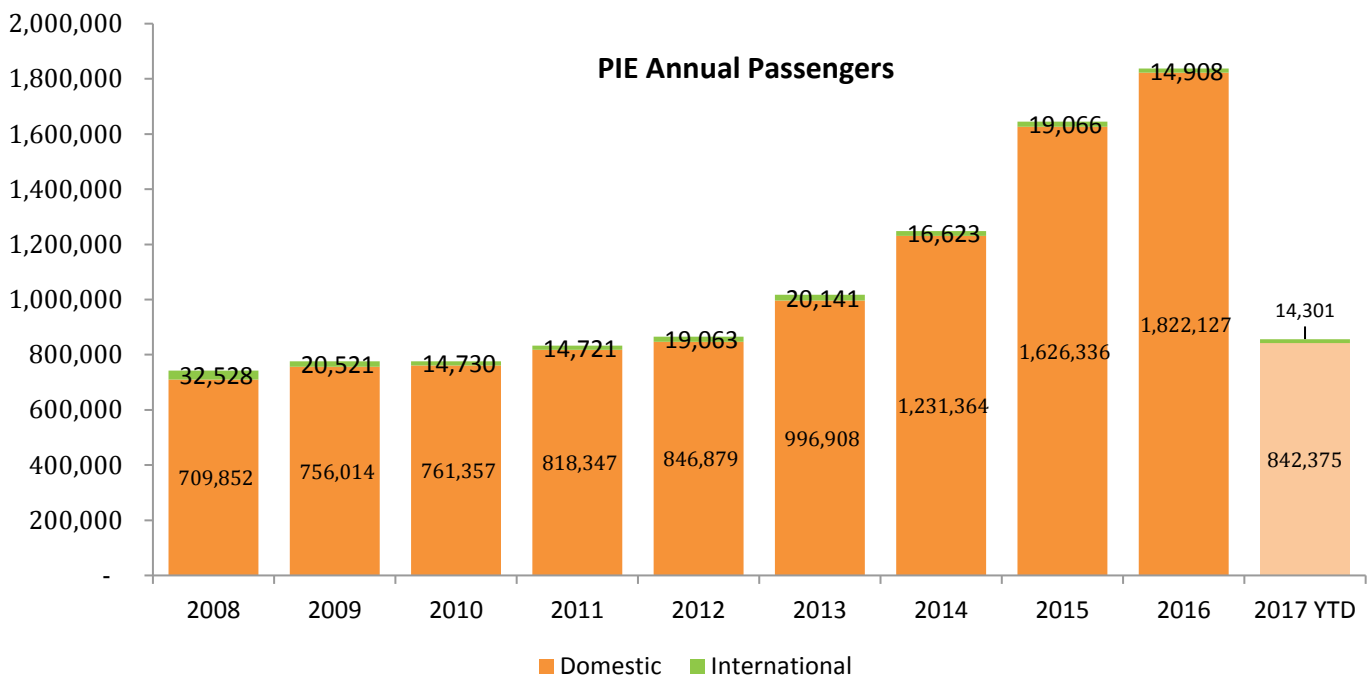

PIE Annual Passengers