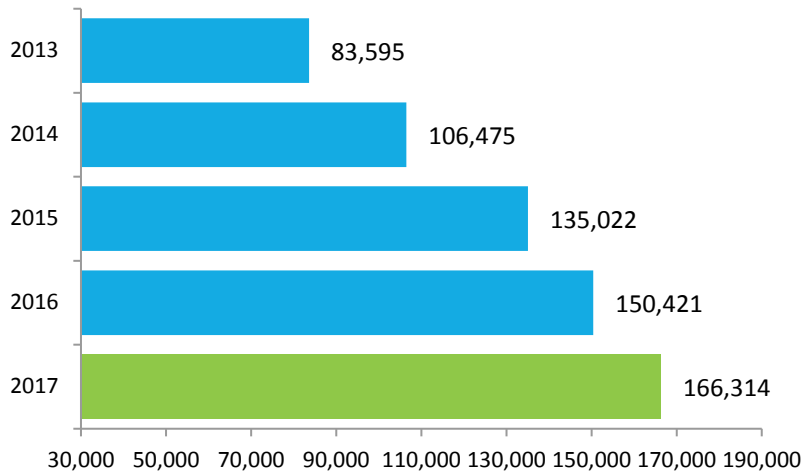

fly2pie.com

@iflypie

facebook.com/Fly2PIE

MEDIA RELEASE

June 8, 2017

St. Pete-Clearwater International (PIE) Passenger Report – May 2017 – Biggest May in History of PIE!

In our biggest May in PIE history, we served 166,314 passengers, an 11% increase over May 2016. Domestic was up 10% and International 53% for the month. Year-to-date passengers are up 15% over 2016. Allegiant began new service to Louisville, KY on May 24th and just announced new service to Providence, RI to begin October 27th! Sunwing seasonal service to Toronto and Halifax will return in the fall/winter season. The Beau Rivage Resort and Casino will continue operating flights to Gulfport/Biloxi on Sun Country Airlines.

May Monthly Passengers