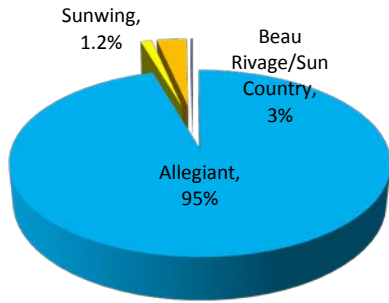

Media Release –December 8, 2015

St. Pete–Clearwater International (PIE) Passenger Report – Biggest November in our History and 33% year to date increase over prior year!

With another record breaking month, PIE served 134,860 passengers in November, 31% over November 2014. Already breaking our all time passenger record last month, year to date PIE increased 33% in its first 11 months of 2015; domestic travel increased by 33% and International by 20%. Allegiant announced two new destinations for 2016: Flint, MI and Dayton, OH, bringing their total to 49 non-stop destinations. Sunwing Airlines service to/from Canada is back for the season and Sun Country/Beau Rivage Resort & Casino is currently flying daily service to Gulfport-Biloxi. We look forward to serving you in December and wish you a very Merry Holiday Season!

Airline Market Share

November Monthly Passengers

November 2015	Month Increase	2015YTD
Domestic	133,734 +32%	1,482,535
Int'l	1,126 + 2%	1,126
Total	134,860 +31%	1,500,047

Non-Stop Destinations at PIE

Allegiant Travel	49
Beau Rivage Resort & Casino/Sun Country	1
Sunwing Airlines	2
PIE's total non-stop destinations	52