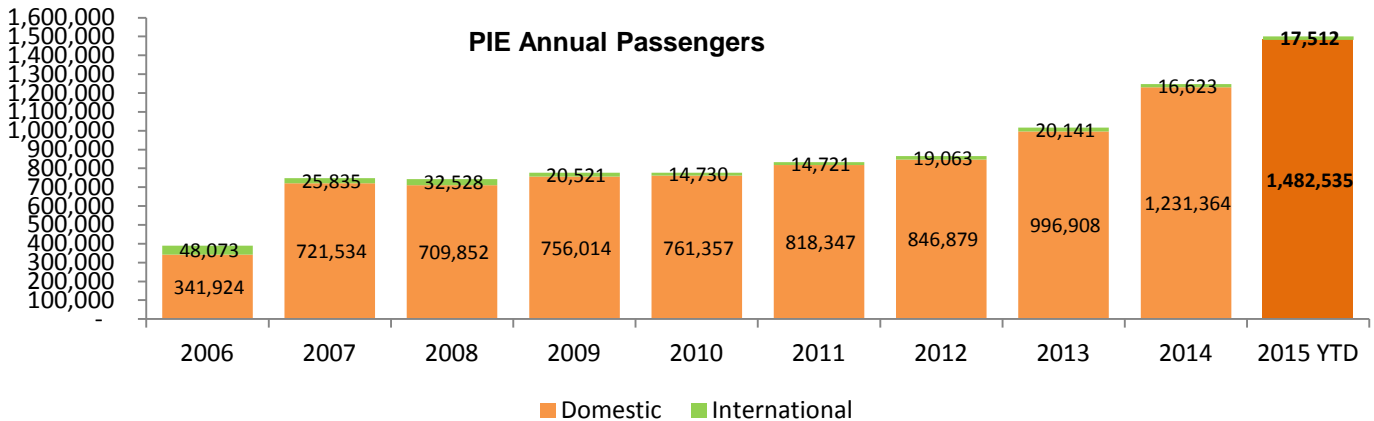

PIE Annual Passengers

Contact: Michele Routh, Airport Public Relations Director mrouth@fly2pie.com 727-453-7879

www.Fly2PIE.com Follow us on @iflypie