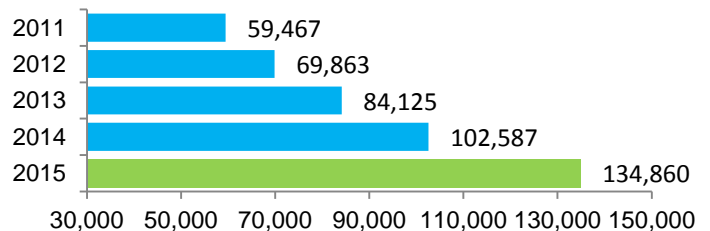

November Monthly Passengers

November 2015	Month Increase	2015YTD
Domestic	133,734 +32%	1,482,535
Int'l	1,126 + 2%	1,126
Total	134,860 +31%	1,500,047

Non-Stop Destinations at PIE

Allegiant Travel	49
Beau Rivage Resort & Casino/Sun Country	1
Sunwing Airlines	2
PIE's total non-stop destinations	52