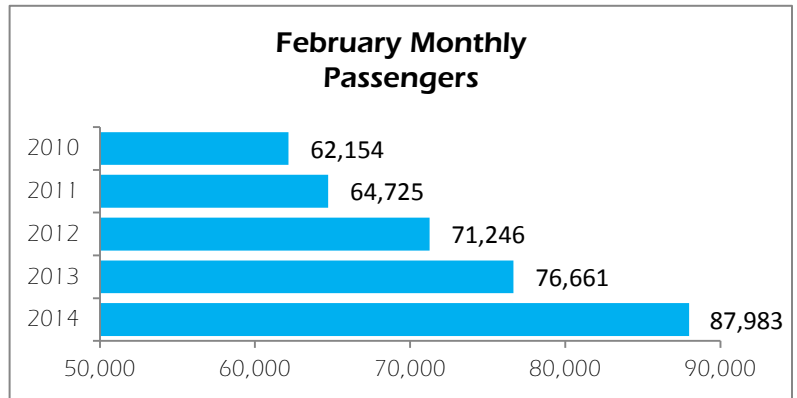

Media Release – March 10, 2014

St. Pete–Clearwater International (PIE) Passenger Report – 25% Year-to-date increase in 2014!

February 2014	Month Increase	2014YTD
Domestic - 84,625	+15%	170,660
Int'l- 3,358	+ 3%	5,422
Total - 87,983	+15%	(+25%) 176,082

Non-Stop Destinations Served

Allegiant Airlines	32
Beau Rivage Resort & Casino/Vision Airlines	1
Sunwing Airlines	2
PIE's total non-stop destinations	35

Allegiant announced non-stop service from Cincinnati (CVG) beginning May 15th