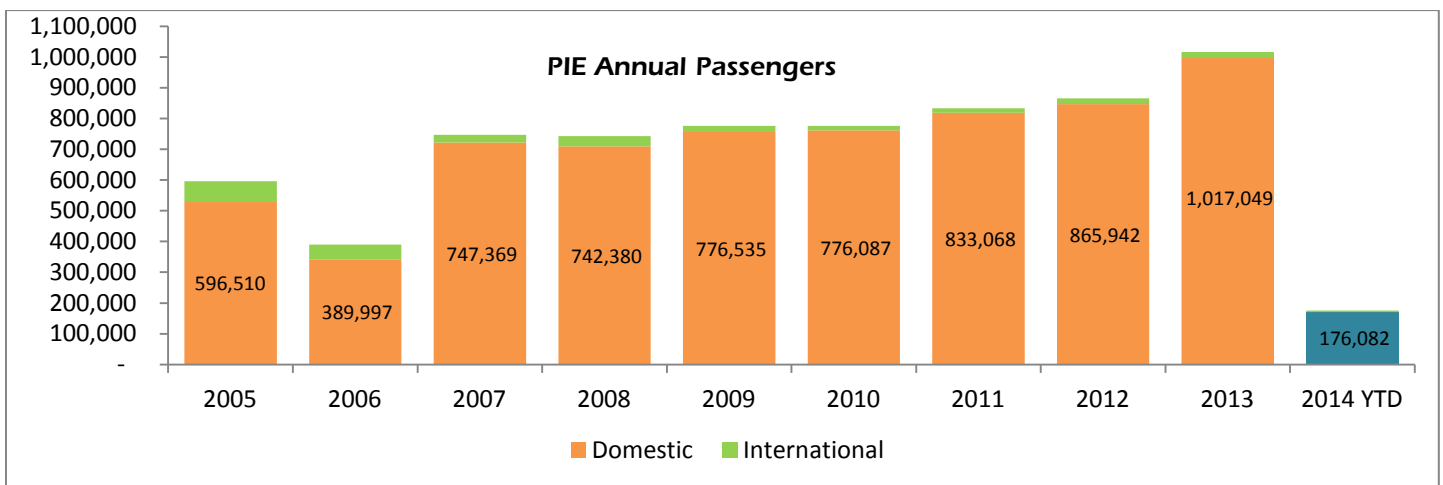

Media Release – March 10, 2014

St. Pete–Clearwater International (PIE) Passenger Report – 25% Year-to-date increase in 2014!

February 2014	Month Increase	2014YTD
Domestic - 84,625	+15%	170,660
Int'l- 3,358	+ 3%	5,422
Total - 87,983	+15%	(+25%) 176,082

Non-Stop Destinations Served

Allegiant Airlines	32
Beau Rivage Resort & Casino/Vision Airlines	1
Sunwing Airlines	2
PIE's total non-stop destinations	35

Allegiant announced non-stop service from Cincinnati (CVG) beginning May 15th