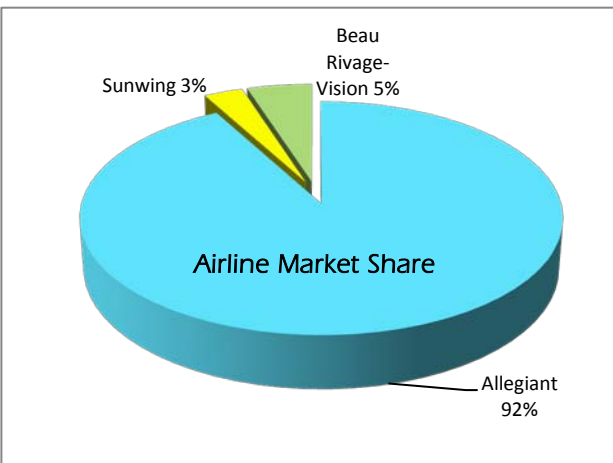

Media Release – March 10, 2014

St. Pete–Clearwater International (PIE) Passenger Report – 25% Year-to-date increase in 2014!

February 2014	Month Increase	2014YTD
Domestic - 84,625	+15%	170,660
Int'l- 3,358	+ 3%	5,422
Total - 87,983	+15%	(+25%) 176,082

Non-Stop Destinations Served

Allegiant Airlines	32
Beau Rivage Resort & Casino/Vision Airlines	1
Sunwing Airlines	2
PIE's total non-stop destinations	35

Allegiant announced non-stop service from Cincinnati (CVG) beginning May 15th