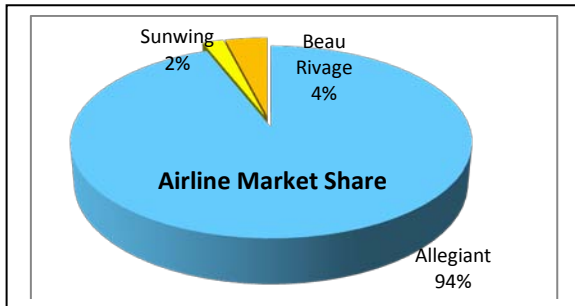

Media Release – July 9, 2014

St. Pete–Clearwater International (PIE) Passenger Report – Biggest June in history with 28% increase and 23% year-to-date increase in 2014!

June 2014	Month	Increase	2014YTD
Domestic –	121,598	+28%	637,322
Int'l-	0	0%	13,448
Total -	121,598	+23%	650,770

PEOPLExpress begins new service August 28th to Newport News/Williamsburg VA; SunCountry/Beau Rivage Resort & Casino resumes service to Gulfport-Biloxi August 11th; Sunwing service resumes in Fall.

Non-Stop Destinations Served