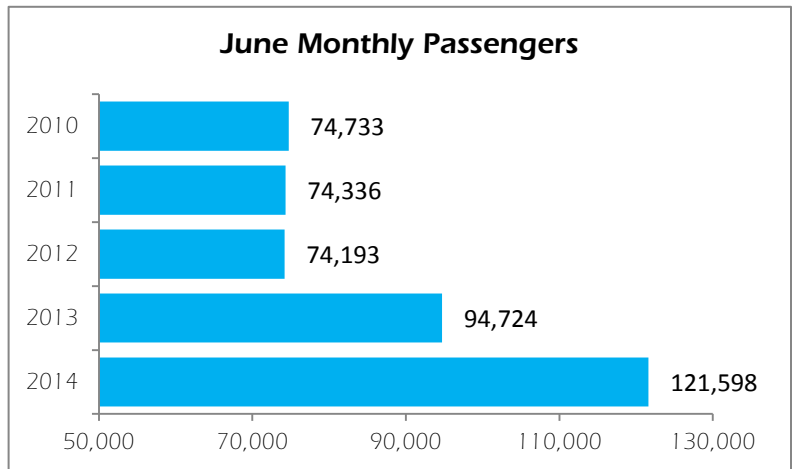

Media Release – July 9, 2014

St. Pete–Clearwater International (PIE) Passenger Report – Biggest June in history with 28% increase and 23% year-to-date increase in 2014!

June 2014	Month	Increase	2014YTD
Domestic –	121,598	+28%	637,322
Int'l-	0	0%	13,448
Total -	121,598	+23%	650,770

PEOPLExpress begins new service August 28th to Newport News/Williamsburg VA; SunCountry/Beau Rivage Resort & Casino resumes service to Gulfport-Biloxi August 11th; Sunwing service resumes in Fall.

Non-Stop Destinations Served