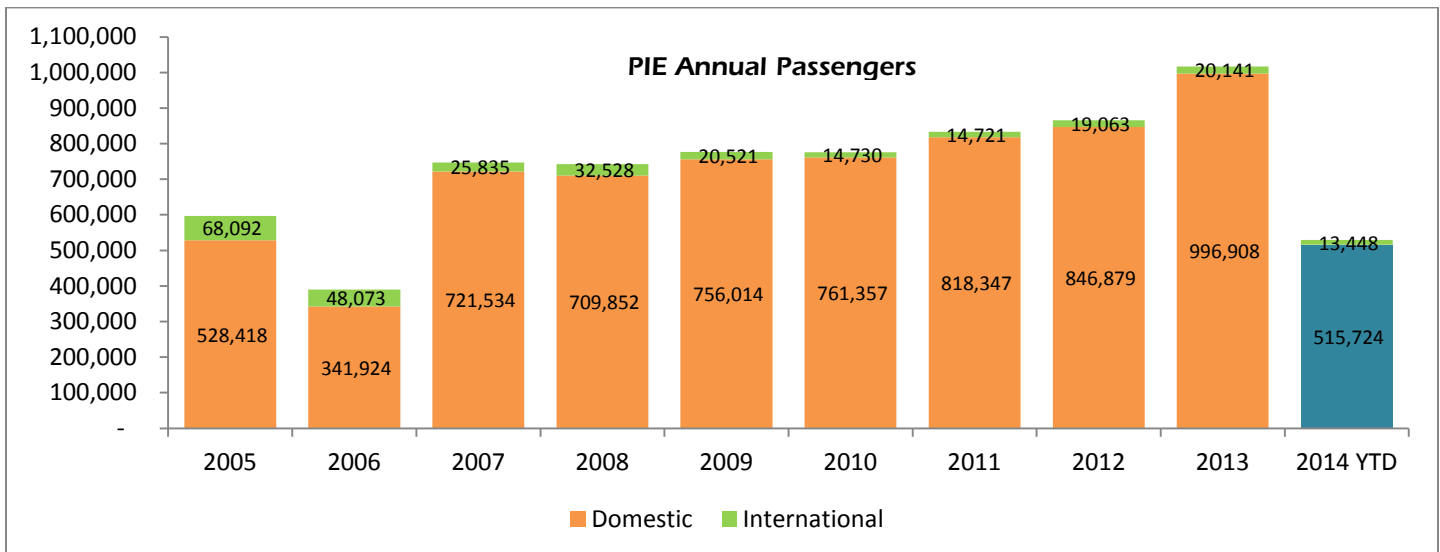

Contact: Michele Routh, Airport Public Relations Director
mrouth@fly2pie.com 727-453-7879