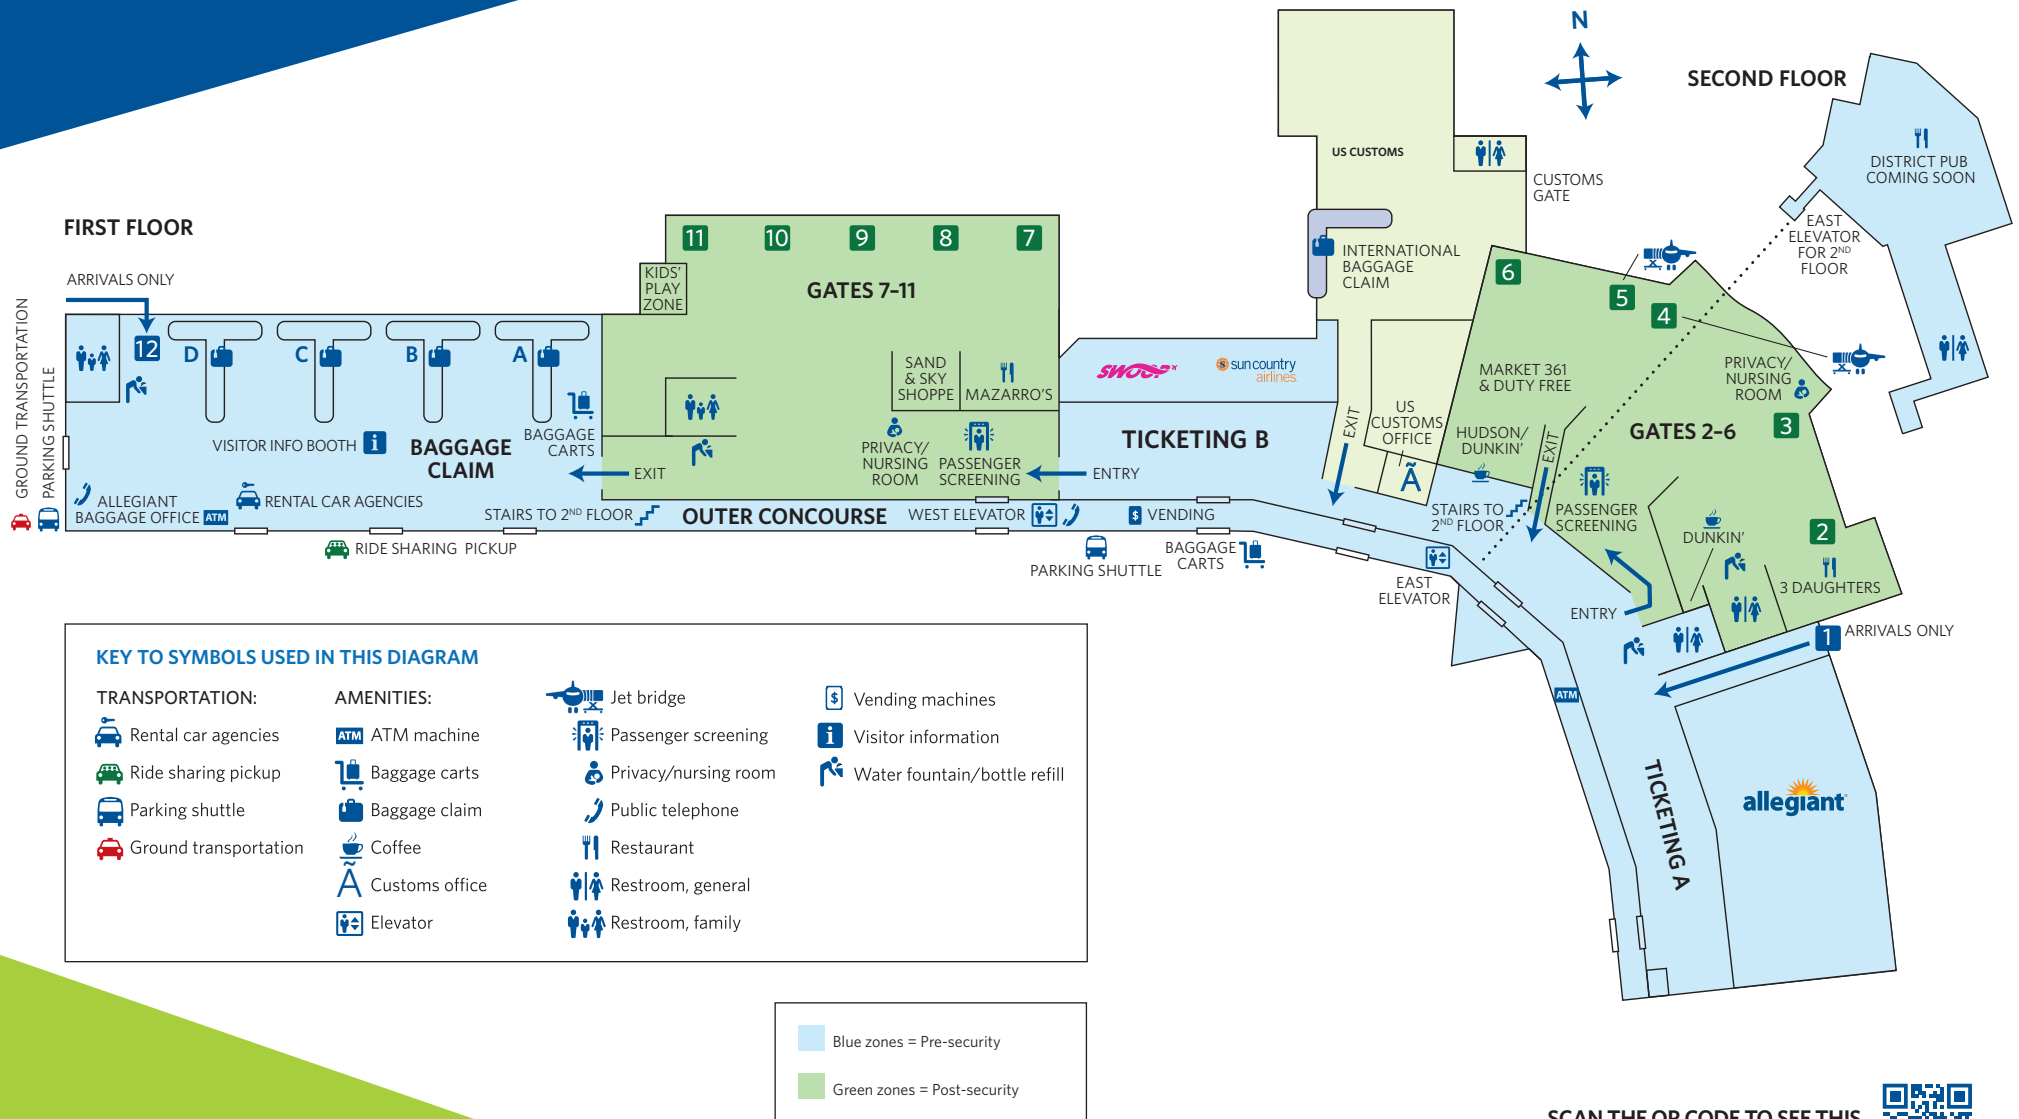

TERMINAL MAP

Find Your Gate, Your Bags
or the Perfect Snack

TAMPA BAY THE EASY WAY

SCAN THE QR CODE TO SEE THIS
MAP ON YOUR SMARTPHONE