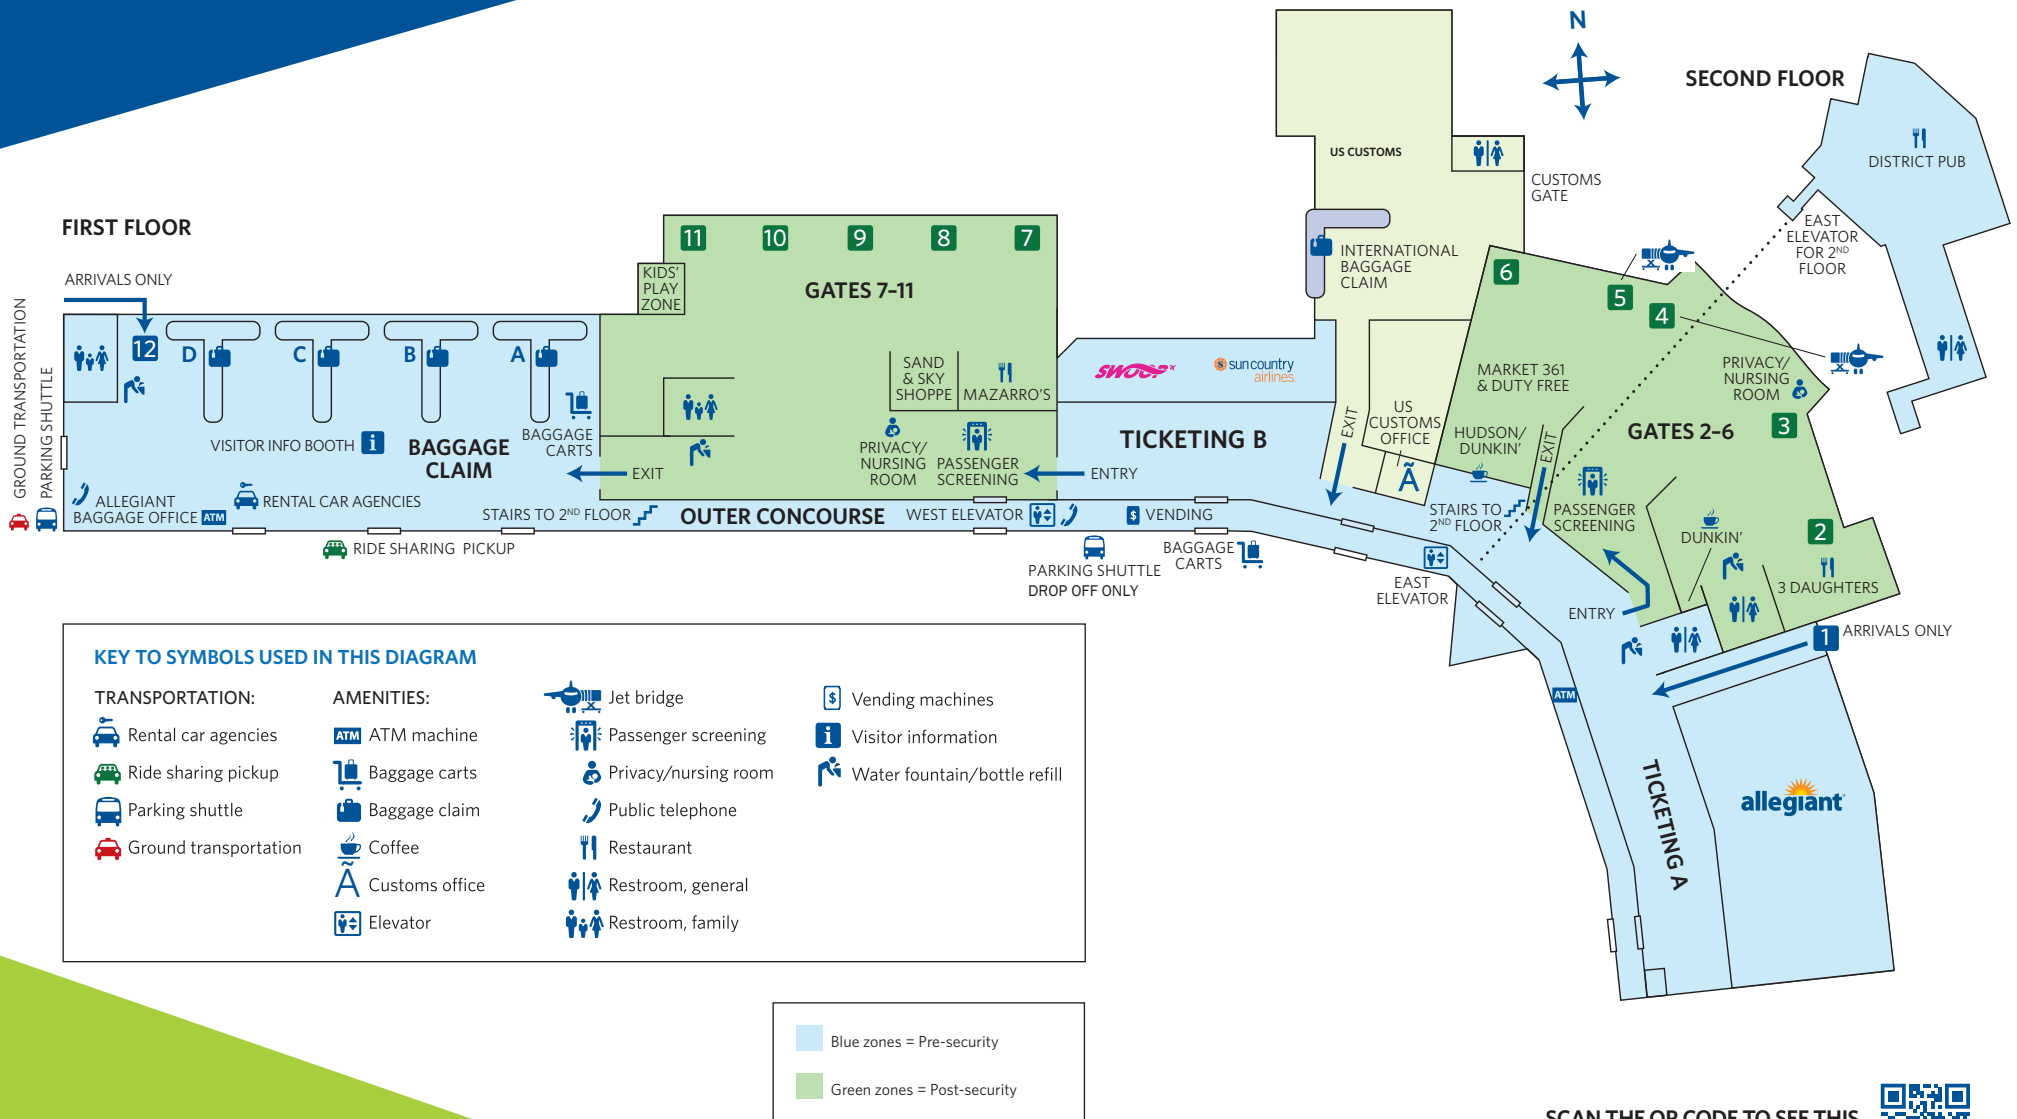

TERMINAL MAP

Find Your Gate, Your Bags
or the Perfect Snack

TAMPA BAY THE EASY WAY

SCAN THE QR CODE TO SEE THIS
MAP ON YOUR SMARTPHONE