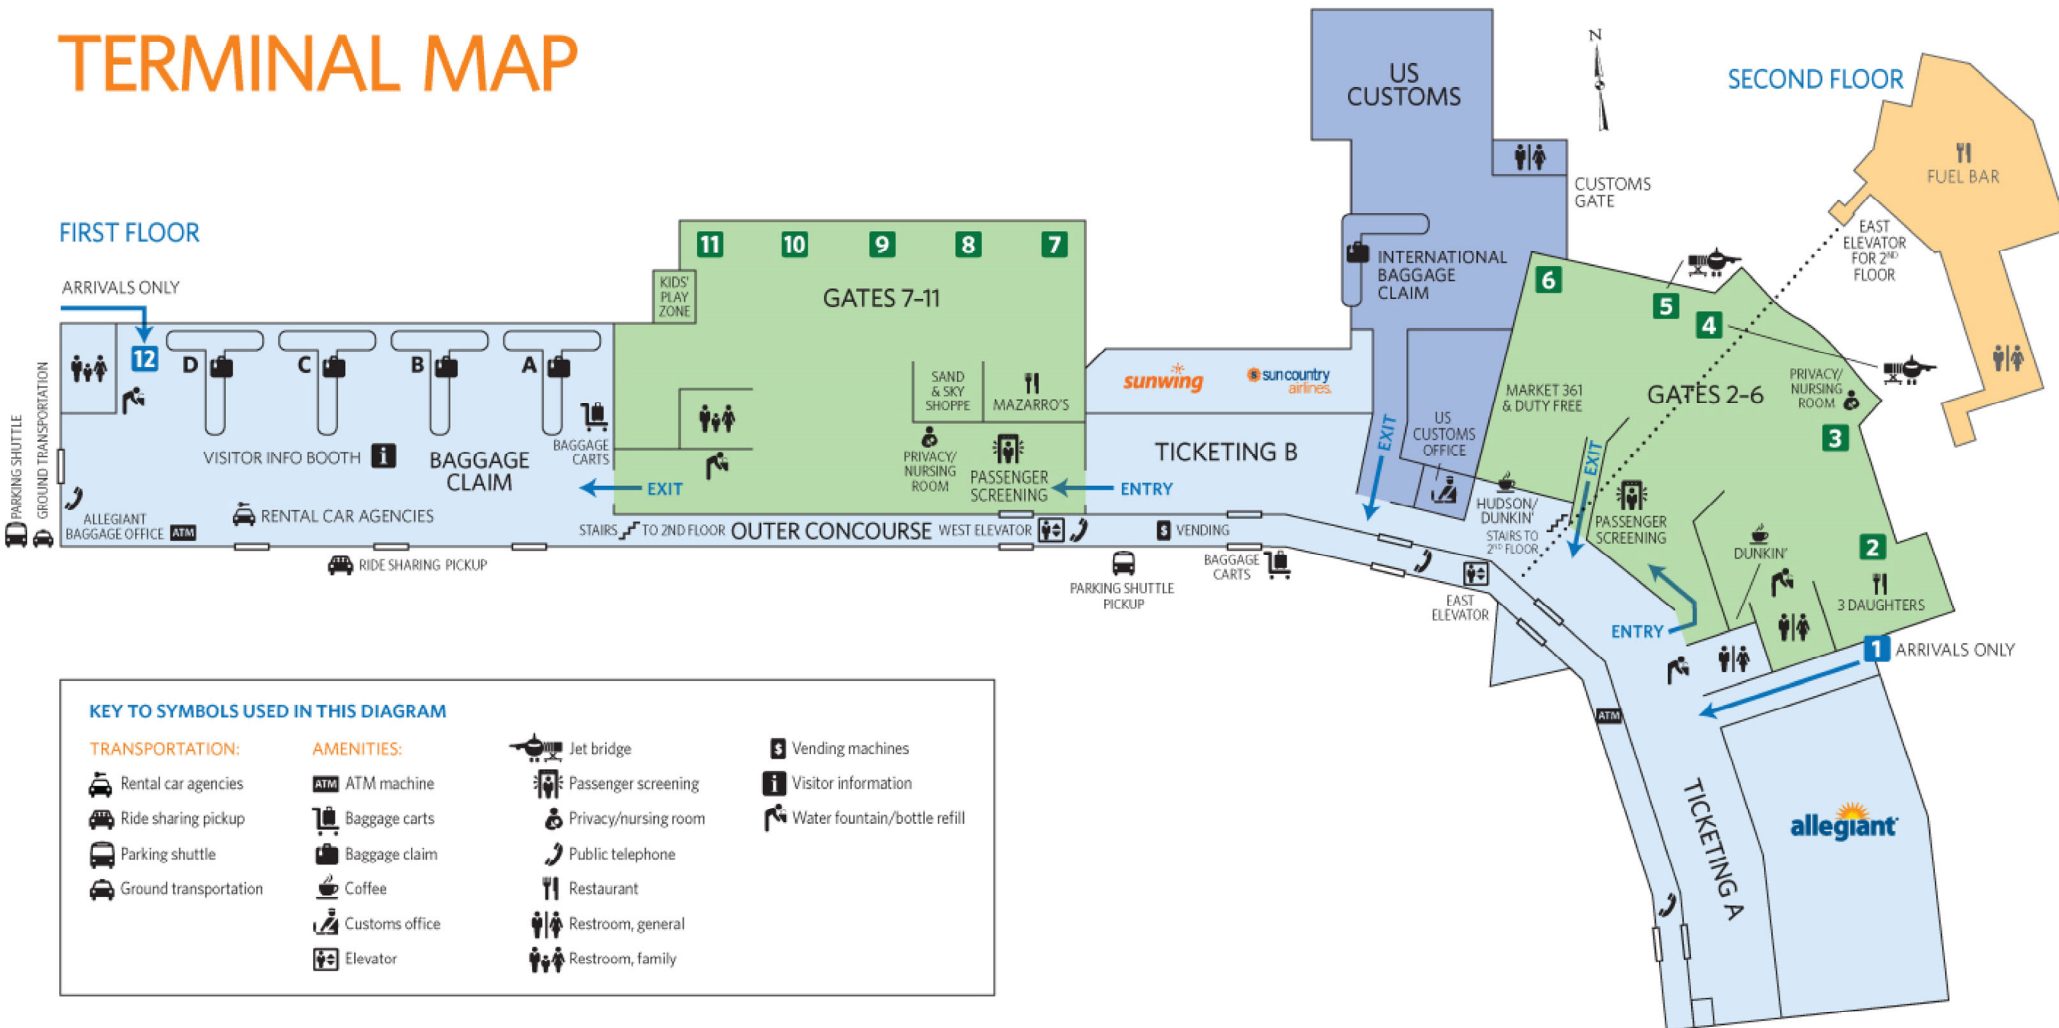

TERMINAL MAP

FIRST FLOOR

ARRIVALS ONLY

KEY TO SYMBOLS USED IN THIS DIAGRAM

TRANSPORTATION:

- Rental car agencies
- Ride sharing pickup
- Parking shuttle
- Ground transportation

AMENITIES:

- ATM machine
- Baggage carts
- Baggage claim
- Coffee
- Customs office
- Elevator

- Jet bridge
- Passenger screening
- Privacy/nursing room
- Public telephone
- Restaurant
- Restroom, general
- Restroom, family

Vending machines

- Visitor information
- Water fountain/bottle refill