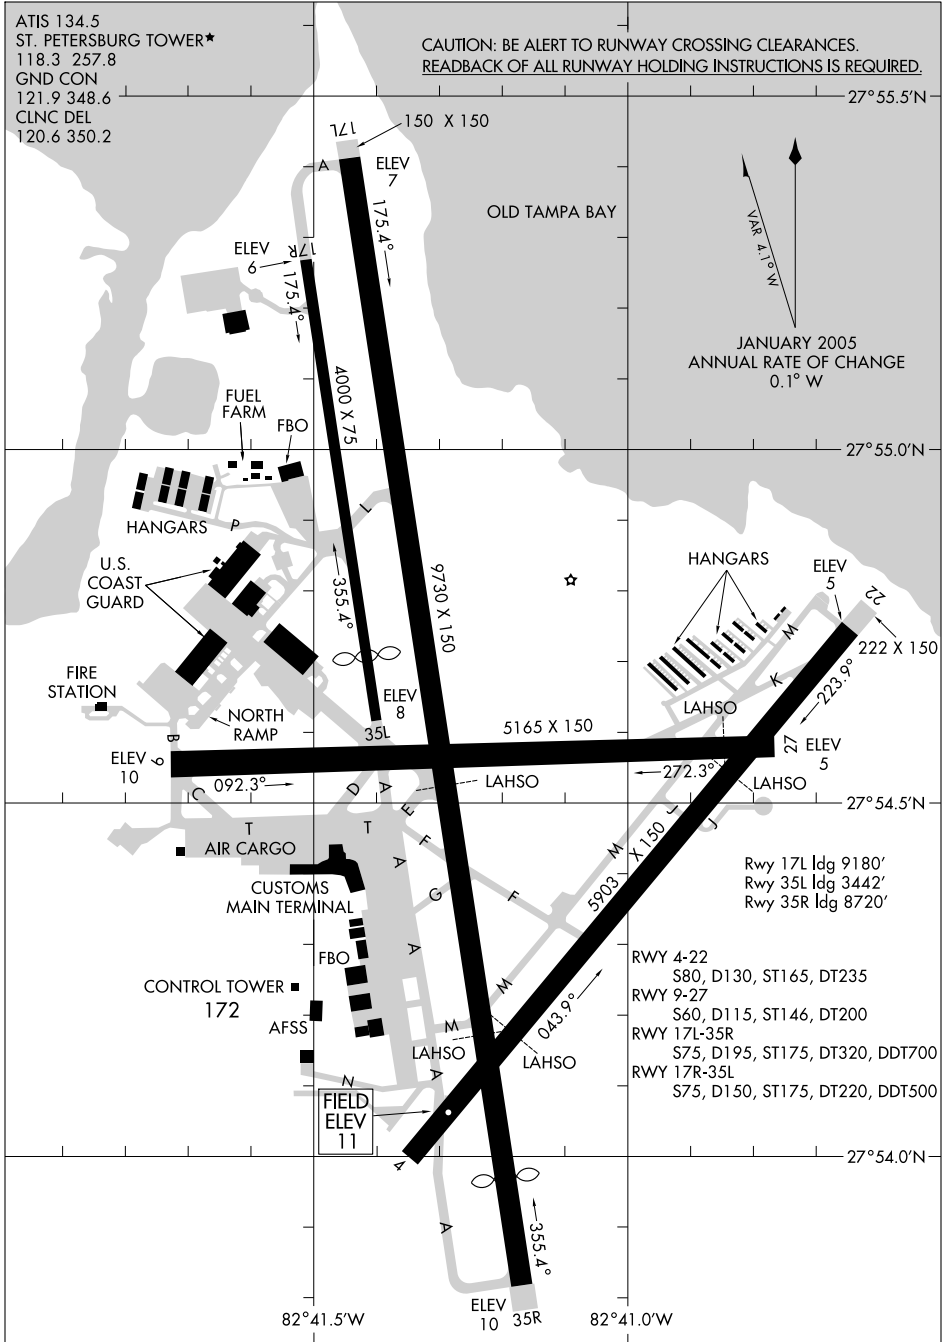

# AIRPORT DIAGRAM

ST. PETERSBURG-CLEARWATER INTL (PIE)  
ST. PETERSBURG-CLEARWATER, FLORIDA

AL-625 (FAA)

ATIS 134.5  
ST. PETERSBURG TOWER\*  
118.3 257.8  
GND CON  
121.9 348.6  
CLNC DEL  
120.6 350.2

CAUTION: BE ALERT TO RUNWAY CROSSING CLEARANCES.  
READBAC OF ALL RUNWAY HOLDING INSTRUCTIONS IS REQUIRED.

SE-3, 28 AUG 2008 to 25 SEP 2008

SE-3, 28 AUG 2008 to 25 SEP 2008