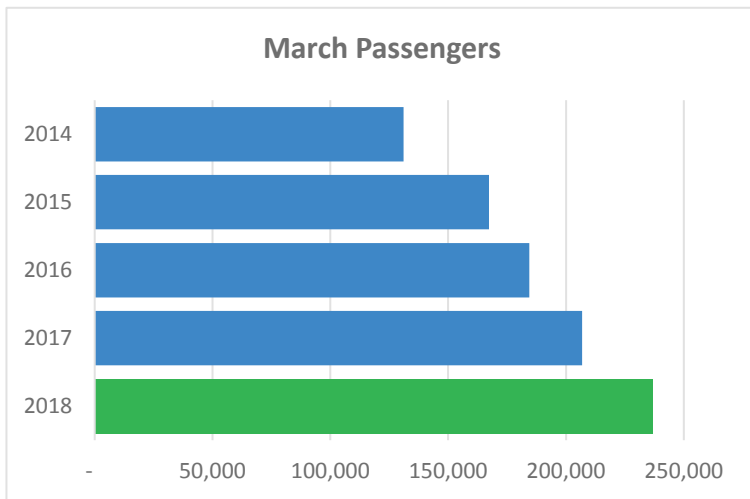

fly2pie.com

@iflypie

facebook.com/Fly2PIE

MEDIA RELEASE

April 6, 2018

St. Pete-Clearwater International (PIE) Monthly Passenger Report Spring Break Breaks Records!

March 2018 was the biggest month in PIE's history, a 15% increase with 237,021 passengers. Year-to-date passengers are up 13% over 2017. March has historically been the largest month of the year as we welcome "Spring Breakers" to the Sunshine State!

| | March 2018 | Month Increase | 2018YTD |
|--------------|-------------------|-----------------------|----------------|
| Domestic | 232,693 | 15% | 562,915 |
| Int'l | 4,328 | -8% | 9,404 |
| Total | 562,915 | 13% | 572,319 |