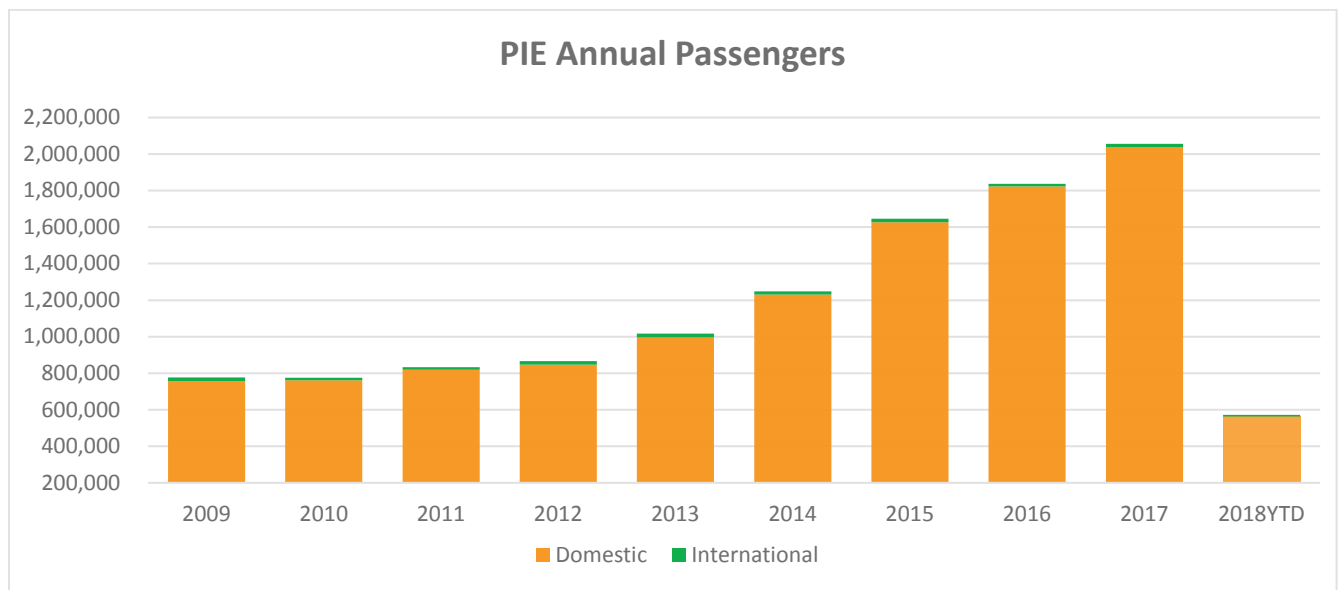

fly2pie.com

@iflypie

facebook.com/Fly2PIE

MEDIA RELEASE

April 6, 2018

St. Pete-Clearwater International (PIE) Monthly Passenger Report Spring Break Breaks Records!

March 2018 was the biggest month in PIE's history, a 15% increase with 237,021 passengers. Year-to-date passengers are up 13% over 2017. March has historically been the largest month of the year as we welcome "Spring Breakers" to the Sunshine State!

| | March 2018 | Month Increase | 2018YTD |
|--------------|-------------------|-----------------------|----------------|
| Domestic | 232,693 | 15% | 562,915 |
| Int'l | 4,328 | -8% | 9,404 |
| Total | 562,915 | 13% | 572,319 |