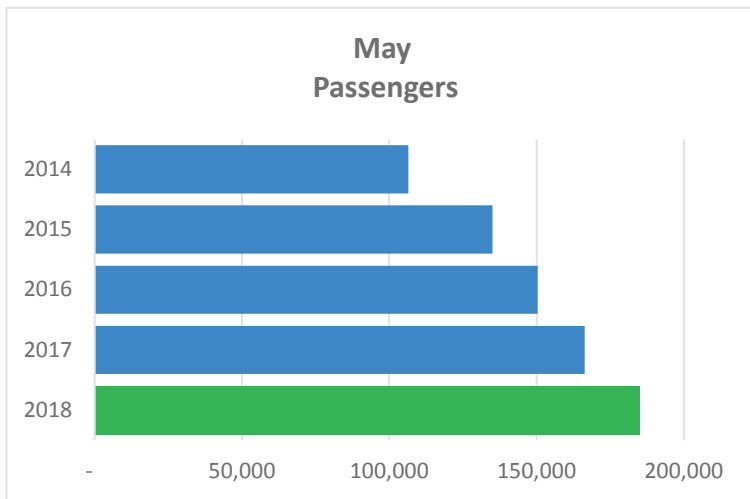

fly2pie.com

@iflypie

facebook.com/Fly2PIE

MEDIA RELEASE

June 8, 2018

St. Pete-Clearwater International (PIE) Monthly Passenger Report May up 11%, YTD up 11%, biggest May in History of PIE!

May 2018 was the biggest May in PIE's history, an 11% increase over 2017. Year-to-date passengers are up 11% over 2017. Sunwing's seasonal service to/from Canada resumes in the fall/winter. New service to Nashville (BNA) on Allegiant begins June 14th.

	May 2018	Month Increase	2018YTD
Domestic	184,714	11%	941,302
Int'l	440	-30%	13,753
Total	185,154	11%	955,055

Current non-stop service in/out of St. Pete-Clearwater International Airport

58 Non-stop Destinations