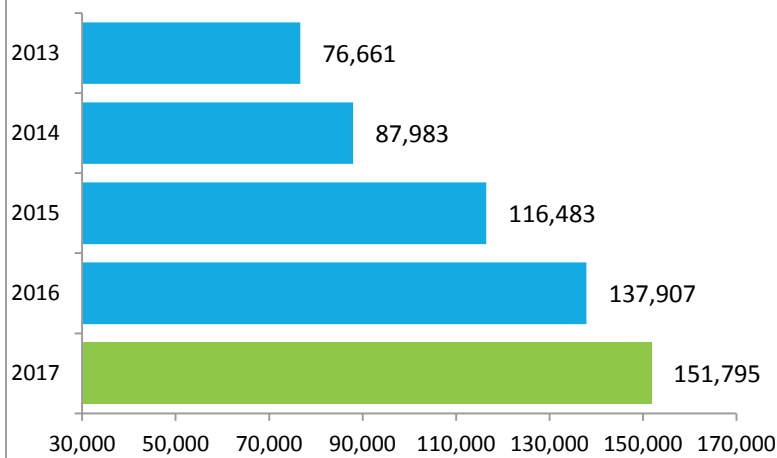

fly2pie.com

@iflypie

facebook.com/Fly2PIE

MEDIA RELEASE

March 6, 2017

St. Pete-Clearwater International (PIE) Passenger Report – February 2017 – 24th Consecutive Record Breaking Month!

PIE served 151,795 passengers in February 2017, a 10% increase over February 2016. Year-to-date passengers are up 15% over 2016. Allegiant begins new service to Louisville, KY on May 24th.

February Monthly Passengers