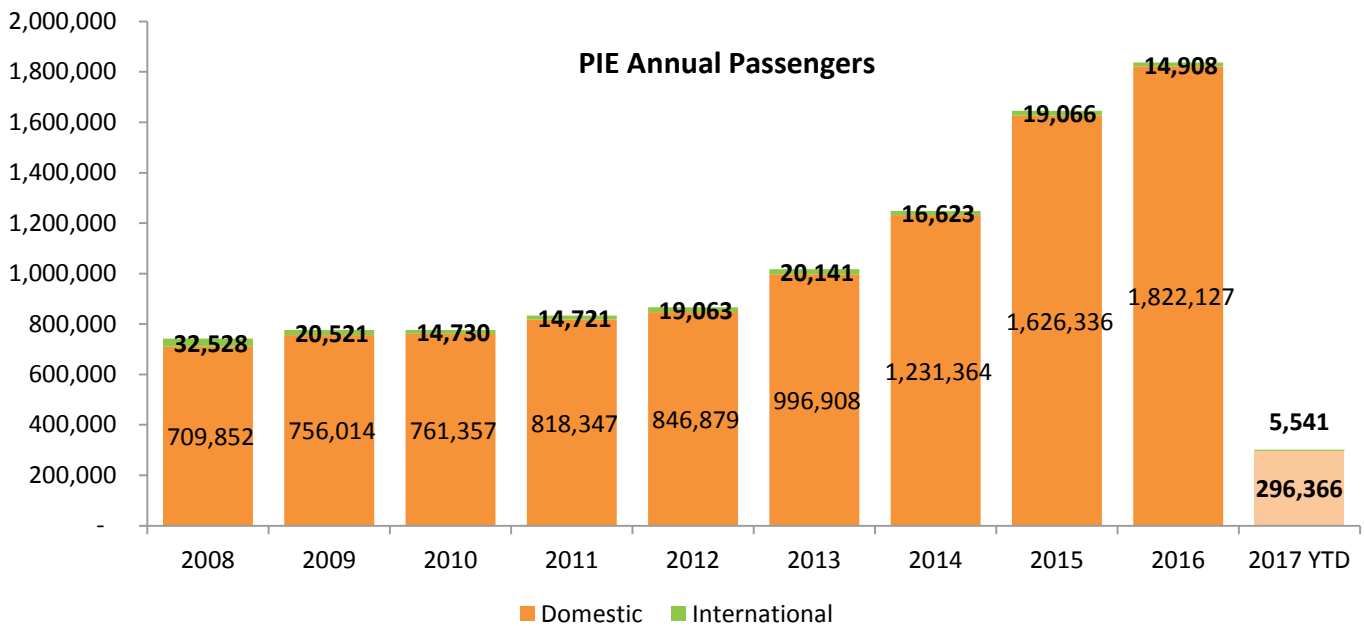

PIE Annual Passengers