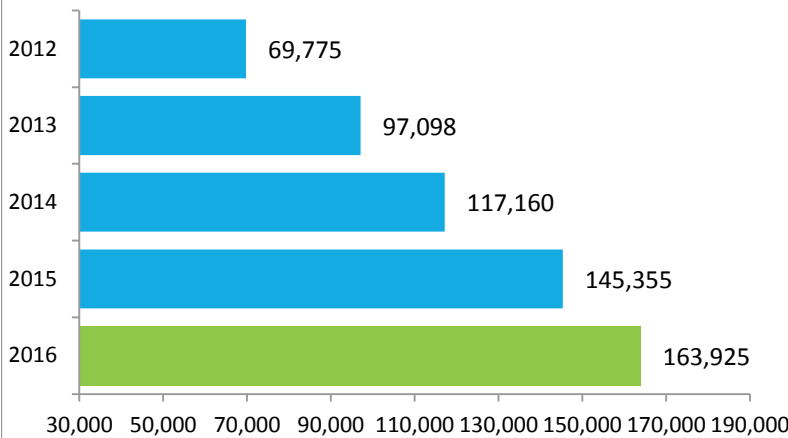

fly2pie.com

@iflypie

facebook.com/Fly2PIE

MEDIA RELEASE

January 9, 2017

St. Pete-Clearwater International (PIE) Passenger Report – 2016 - a Record Breaking Year!

PIE’s biggest year in our history resulted in 1,837,035 passengers, a 12% increase over 2015. This is our 2nd consecutive year to break our all-time passenger record and our 4th consecutive year of double-digit increases. December passengers increased 13% on domestic and 18% on international flights over December 2015. Airport Director Tom Jewsbury stated, “We are delighted to welcome so many visitors to our destination and to serve our community with non-stop flights to 56 cities. The airport, airlines, and businesses work together to make a safe, friendly, and easy travel experience for our customers.”

Allegiant begins service to Cleveland February 15th and Austin, TX on February 17th. Sunwing, resumes service to Halifax in February. Sun Country/ Beau Rivage Resort & Casino continues service to Gulfport-Biloxi.

December Monthly Passengers