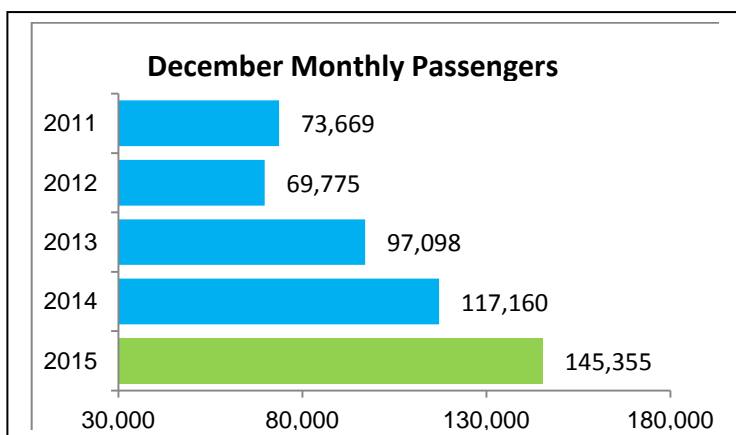

## St. Pete-Clearwater International (PIE) 2015 Passenger Report – PIE Shatters All Time Record with 1,645,402 passengers – a 32% annual increase!

1,645,402 is the final count for 2015, breaking the all time passenger record previously set in 2004 (1,333,069)! PIE serves 52 non-stop cities, setting another record for the airport. Airport Director Tom Jewsbury states “We are thrilled and want to thank our passengers, employees, and our airport partners, especially Allegiant, for its rapid growth and confidence in our destination! We look forward to a great year and continued improvements to your travel experience at our airport.” Pinellas County Board of County Commissioners and Tourist Development Council Chair Charlie Justice adds “Pinellas County has so much to offer our visitors and St. Pete-Clearwater International and its airline partners provide an easy, friendly gateway to Tampa Bay. With low-cost travel packages that Allegiant offers, we will see continued success for tourism, as well as great options for our local community to travel.”