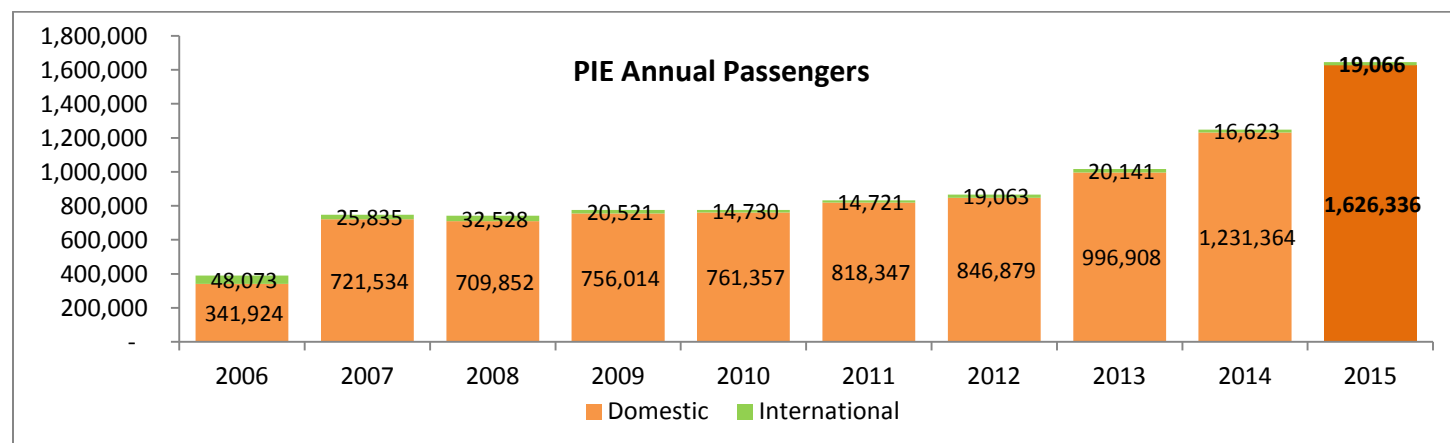

Contact: Michele Routh, Airport Public Relations Director mrouth@fly2pie.com 727-453-7879