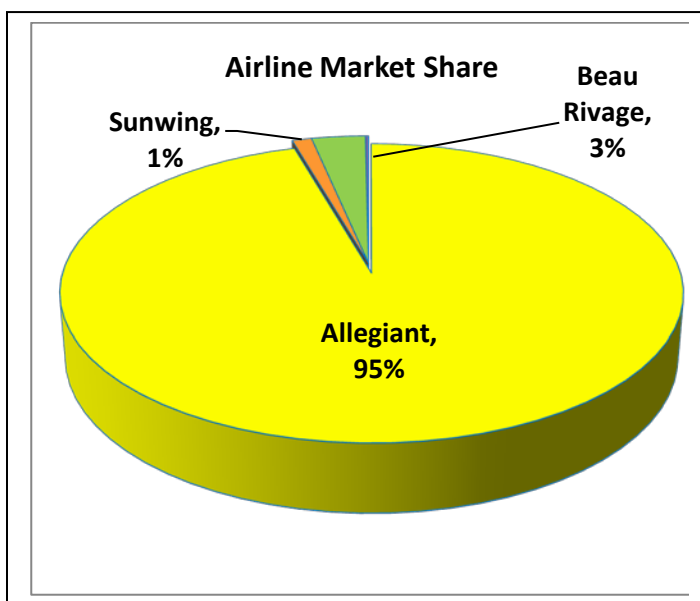

Contact: Michele Routh, Airport Public Relations Director mrouth@fly2pie.com 727-453-7879