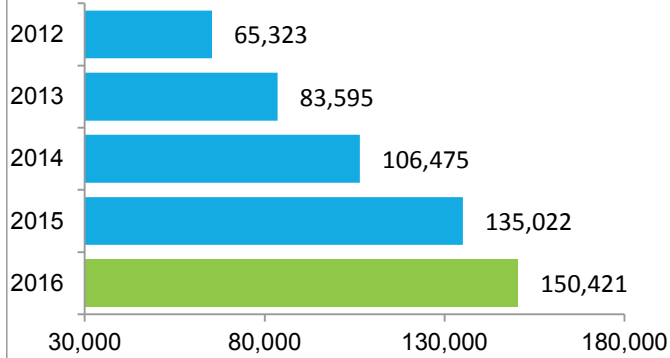

Media Release – June 6, 2016

St. Pete-Clearwater International (PIE) Monthly Passenger Report – May 2016 - 11% Increase

It was the biggest May in our history with 150,421 passengers. Our year-to date increase is 11% and monthly is 11%. Domestic passengers increased by 11% in May over the prior year and International (Canadian) passengers were down 11%. Allegiant’s New Orleans, LA service began June 3rd. Sunwing’s annual seasonal service to Toronto ended in April and Halifax ended 5/11. We are excited to have flights to Gulfport-Biloxi Beau Rivage Resort & Casino back on in June and July!

May Monthly Passengers

	May 2016 Month	Increase	2016YTD
Domestic	150,007	+11%	733,021
Int'l	414	-11%	11,226
Total	150,241	+11%	744,247

PIE Annual Passengers

Current non-stop service in/out of St. Pete-Clearwater International Airport