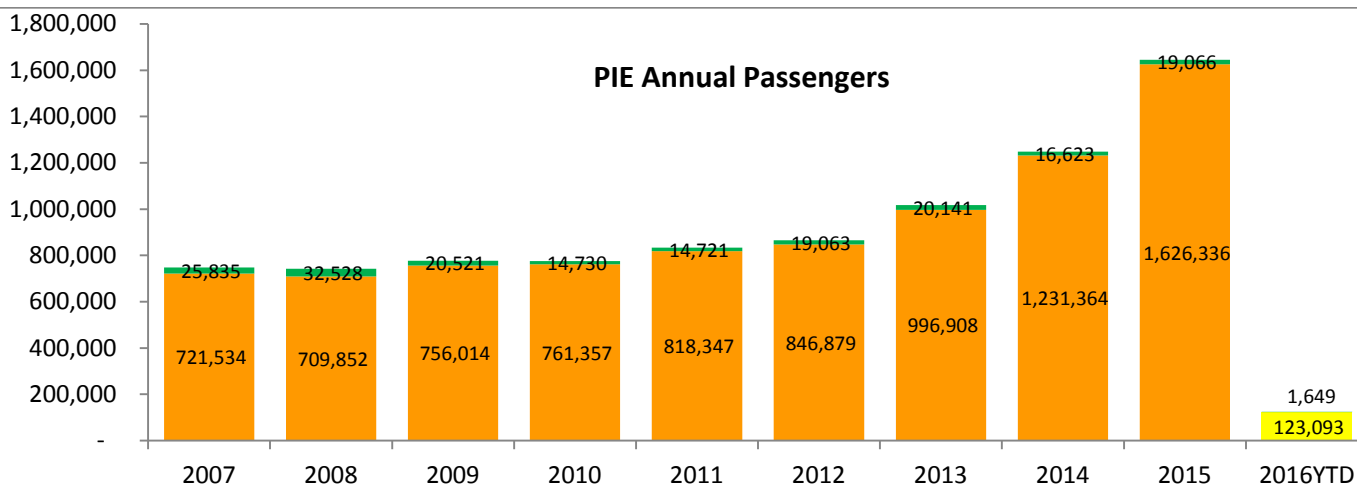

PIE Annual Passengers

Contact: Michele Routh, Airport Public Relations Director mrouth@fly2pie.com 727-453-7879

www.Fly2PIE.com

Follow us on

@iflypie