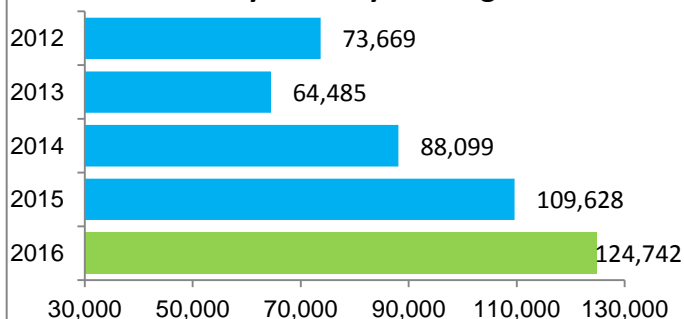

Media Release – February 9, 2016

St. Pete-Clearwater International (PIE) Monthly Passenger Report – January 2016 - a 14% increase!

The trend continues with our biggest January in our history with 124,742 passengers, a 14% increase over 2015. Domestic was up 15% and International was down 39%. Allegiant announced another new destination in January – New Orleans, bringing their total non-stops to 50 destinations to/from PIE. Allegiant is now basing 11 aircraft at PIE to serve St. Pete-Clearwater, the 3rd largest in passenger service in their 107 routes.

2015 was our all time passenger record with 1,645,402 passengers. We are looking forward to another great year. Thank you!

January Monthly Passengers

| | January 2016 | Month | Increase | 2016YTD |
|----------|--------------|-------|----------|---------|
| Domestic | 123,093 | | +15% | 123,093 |
| Int'l | 1,649 | | - 39% | 1,649 |
| Total | 124,742 | | +14% | 124,742 |