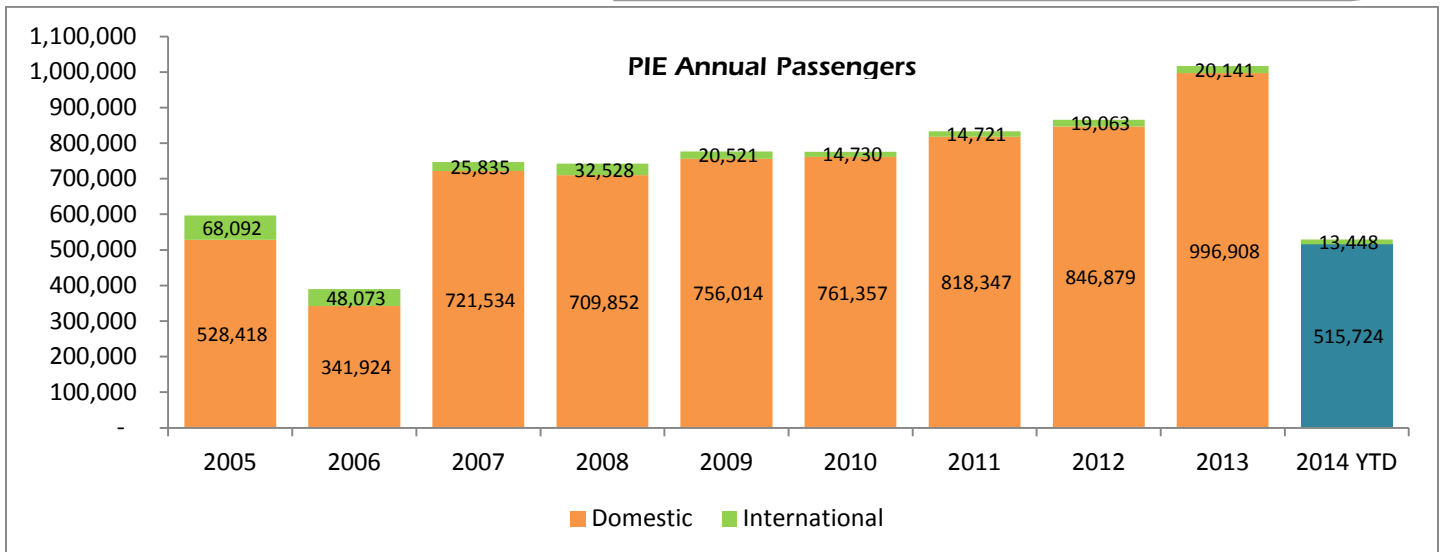

Media Release – June 9, 2014

St. Pete–Clearwater International (PIE) Passenger Report – Biggest May in history with 27% increase and 21% year-to-date increase in 2014!

May 2014	Month	Increase	2014YTD
Domestic –	106,019	+29%	515,724
Int'l-	453	-70%	13,448
Total -	106,475	+27% (+21%)	529,172

Non-Stop Destinations Served

Allegiant Airlines	32
Beau Rivage Resort & Casino/Sun Country	1
Sunwing Airlines	2
PIE's total non-stop destinations	35

SunCountry starts service to Beau Rivage Resort & Casino/Gulfport-Biloxi service June 9th; Sunwing service resumes in Fall.