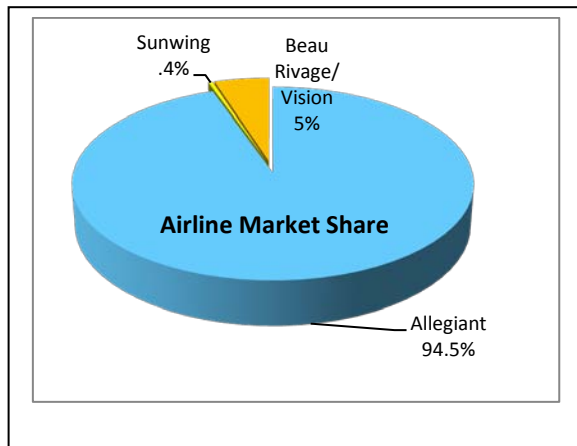

Media Release – June 9, 2014

St. Pete–Clearwater International (PIE) Passenger Report – Biggest May in history with 27% increase and 21% year-to-date increase in 2014!

May 2014	Month	Increase	2014YTD
Domestic –	106,019	+29%	515,724
Int'l-	453	-70%	13,448
Total -	106,475	+27% (+21%)	529,172

Non-Stop Destinations Served

Allegiant Airlines	32
Beau Rivage Resort & Casino/Sun Country	1
Sunwing Airlines	2
PIE's total non-stop destinations	35

SunCountry starts service to Beau Rivage Resort & Casino/Gulfport-Biloxi service June 9th; Sunwing service resumes in Fall.