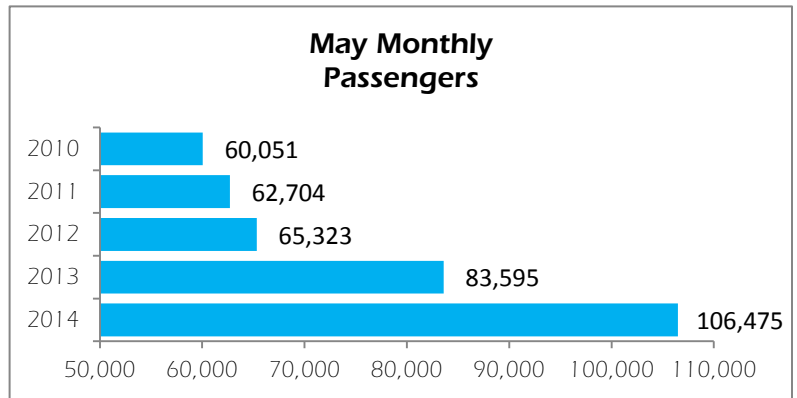

Media Release – June 9, 2014

St. Pete–Clearwater International (PIE) Passenger Report – Biggest May in history with 27% increase and 21% year-to-date increase in 2014!

May 2014	Month	Increase	2014YTD
Domestic –	106,019	+29%	515,724
Int'l-	453	-70%	13,448
Total -	106,475	+27% (+21%)	529,172

Non-Stop Destinations Served

Allegiant Airlines	32
Beau Rivage Resort & Casino/Sun Country	1
Sunwing Airlines	2
PIE's total non-stop destinations	35

SunCountry starts service to Beau Rivage Resort & Casino/Gulfport-Biloxi service June 9th; Sunwing service resumes in Fall.