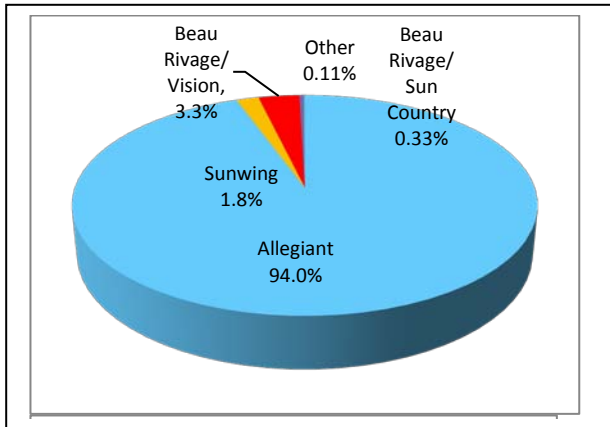

Media Release – August 7, 2014

St. Pete–Clearwater International (PIE) Passenger Report – July posts 19% increase and 22% year-to-date increase in 2014 over prior year!

July 2014	Month	Increase	2014YTD
Domestic –	115,643	+19%	752,965
Int'l-	0	0%	13,448
Total -	115,643	+19%	766,413

Non-Stop Destinations Served

Allegiant Air	32
Beau Rivage Resort & Casino/Sun Country	1
PEOPLExpress	1
Sunwing Airlines	2
PIE's total non-stop destinations	36

PEOPLExpress begins new service August 29th to Newport News/Williamsburg VA; SunCountry/ Beau Rivage Resort & Casino resumes service to Gulfport-Biloxi August 11th; Sunwing service resumes in Fall.