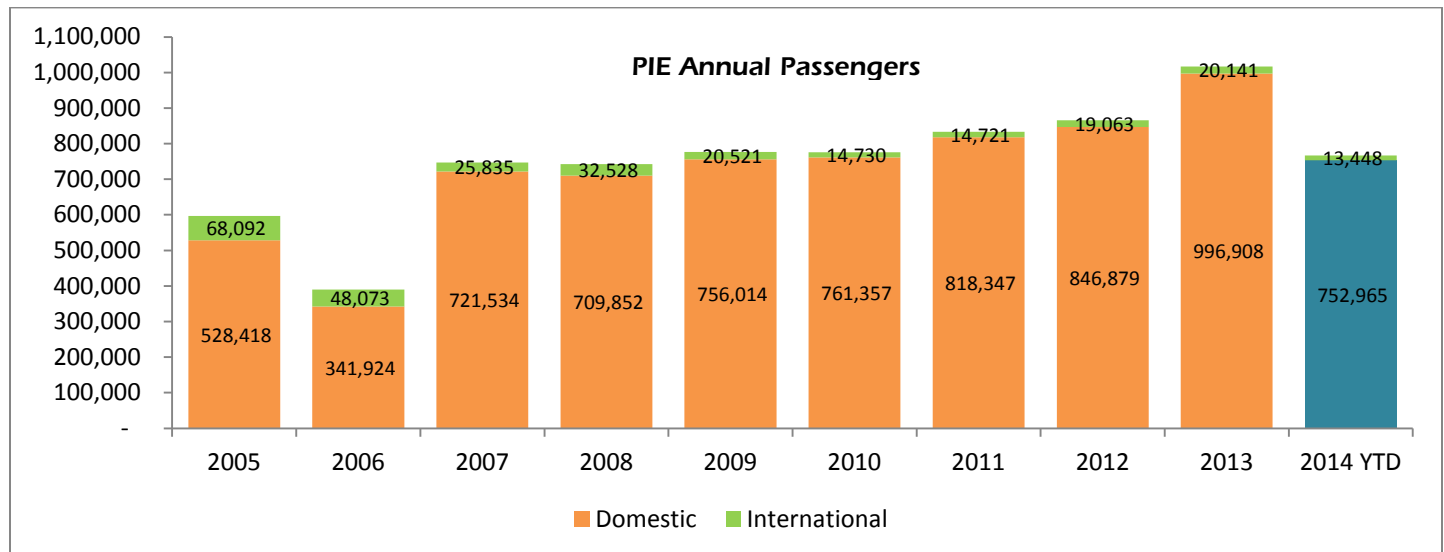

Media Release – August 7, 2014

St. Pete–Clearwater International (PIE) Passenger Report – July posts 19% increase and 22% year-to-date increase in 2014 over prior year!

July 2014	Month	Increase	2014YTD
Domestic –	115,643	+19%	752,965
Int'l-	0	0%	13,448
Total -	115,643	+19%	766,413

Non-Stop Destinations Served

Allegiant Air	32
Beau Rivage Resort & Casino/Sun Country	1
PEOPLExpress	1
Sunwing Airlines	2
PIE's total non-stop destinations	36

PEOPLExpress begins new service August 29th to Newport News/Williamsburg VA; SunCountry/ Beau Rivage Resort & Casino resumes service to Gulfport-Biloxi August 11th; Sunwing service resumes in Fall.