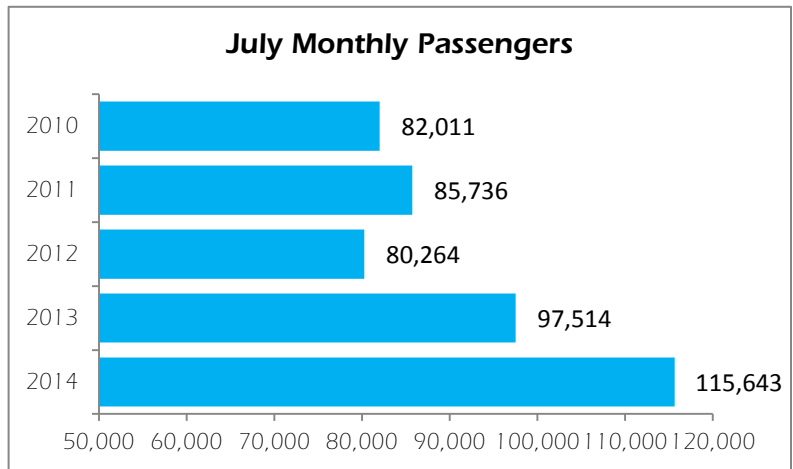

Media Release – August 7, 2014

St. Pete–Clearwater International (PIE) Passenger Report – July posts 19% increase and 22% year-to-date increase in 2014 over prior year!

July 2014	Month	Increase	2014YTD
Domestic –	115,643	+19%	752,965
Int'l-	0	0%	13,448
Total -	115,643	+19%	766,413

Non-Stop Destinations Served

Allegiant Air	32
Beau Rivage Resort & Casino/Sun Country	1
PEOPLExpress	1
Sunwing Airlines	2
PIE's total non-stop destinations	36

PEOPLExpress begins new service August 29th to Newport News/Williamsburg VA; SunCountry/ Beau Rivage Resort & Casino resumes service to Gulfport-Biloxi August 11th; Sunwing service resumes in Fall.