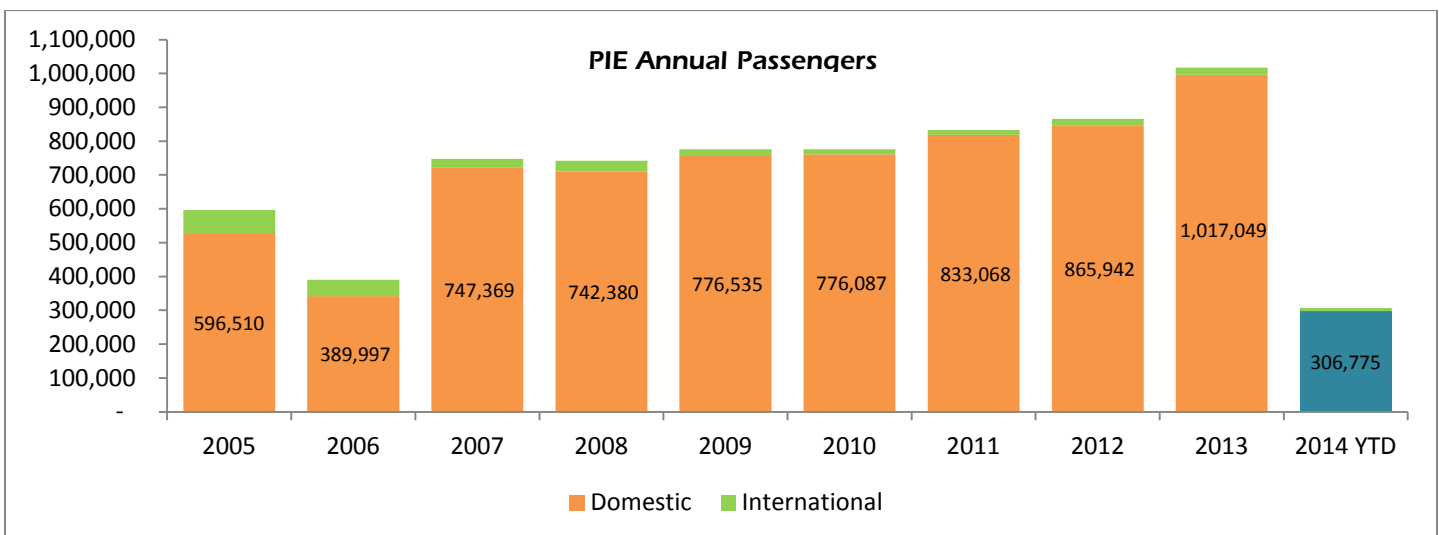

Media Release – April 14, 2014

St. Pete–Clearwater International (PIE) Passenger Report – 17% Year-to-date increase in 2014!

March 2014	Month Increase	2014YTD
Domestic – 126,902	+10%	297,562
Int'l- 3,791	- 24%	9,213
Total - 130,693	+ 9%	(+17%)306,775

Non-Stop Destinations Served

Allegiant Airlines	32
Beau Rivage Resort & Casino/Vision Airlines	1
Sunwing Airlines	2
PIE's total non-stop destinations	35

Allegiant announced non-stop service from Cincinnati (CVG) beginning May 15th