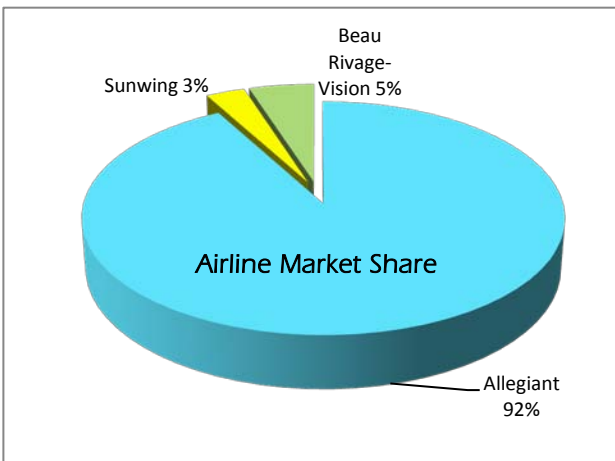

Media Release – April 14, 2014

St. Pete–Clearwater International (PIE) Passenger Report – 17% Year-to-date increase in 2014!

March 2014	Month Increase	2014YTD
Domestic – 126,902	+10%	297,562
Int'l- 3,791	- 24%	9,213
Total - 130,693	+ 9%	(+17%)306,775

Non-Stop Destinations Served

Allegiant Airlines	32
Beau Rivage Resort & Casino/Vision Airlines	1
Sunwing Airlines	2
PIE's total non-stop destinations	35

Allegiant announced non-stop service from Cincinnati (CVG) beginning May 15th