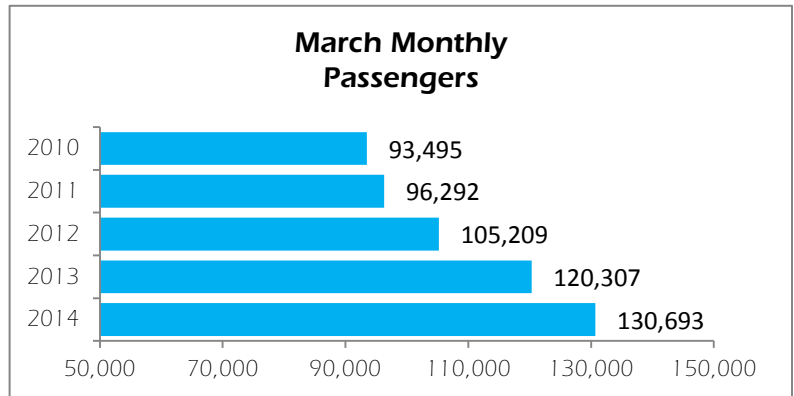

Media Release – April 14, 2014

St. Pete–Clearwater International (PIE) Passenger Report – 17% Year-to-date increase in 2014!

March 2014	Month Increase	2014YTD
Domestic – 126,902	+10%	297,562
Int'l- 3,791	- 24%	9,213
Total - 130,693	+ 9%	(+17%)306,775

Non-Stop Destinations Served

Allegiant Airlines	32
Beau Rivage Resort & Casino/Vision Airlines	1
Sunwing Airlines	2
PIE's total non-stop destinations	35

Allegiant announced non-stop service from Cincinnati (CVG) beginning May 15th