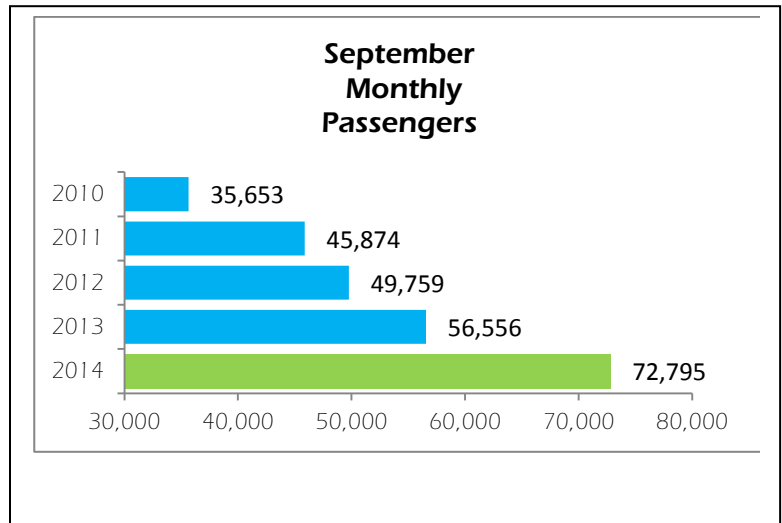

Media Release – October 7, 2014

**St. Pete–Clearwater International (PIE) Passenger Report –
29% increase in September and 23% year-to-date in 2014 over prior year!**

September 2014 Month	Increase 2014YTD
Domestic	72,795 +29% 920,358
Int'l	0 0% 13,448
Total	72,795 +23% 933,806

Allegiant announced 3 new destinations: Belleville, IL (St. Louis), Bloomington, IL; Concord/Charlotte, NC. Sunwing service resumes in Fall and adds new Ottawa service.

Non-Stop Destinations Served

Allegiant Air	35
Beau Rivage Resort & Casino/Sun Country	1
PEOPLExpress	1
Sunwing Airlines	3
PIE's total non-stop destinations	40