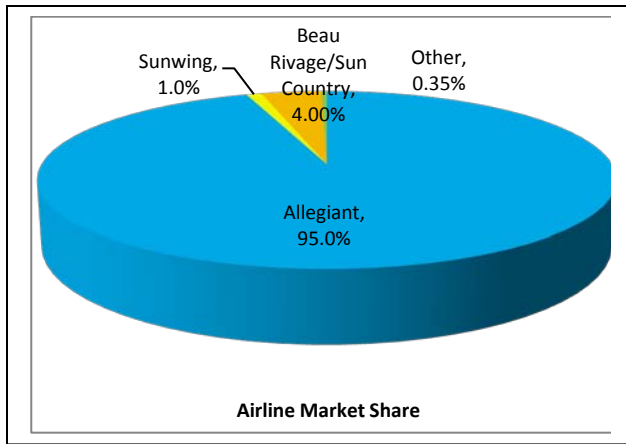

Media Release – October 7, 2014

**St. Pete–Clearwater International (PIE) Passenger Report –
29% increase in September and 23% year-to-date in 2014 over prior year!**

September 2014 Month	Increase 2014YTD
Domestic	72,795 +29% 920,358
Int'l	0 0% 13,448
Total	72,795 +23% 933,806

Allegiant announced 3 new destinations: Belleville, IL (St. Louis), Bloomington, IL; Concord/Charlotte, NC. Sunwing service resumes in Fall and adds new Ottawa service.

Non-Stop Destinations Served

Allegiant Air	35
Beau Rivage Resort & Casino/Sun Country	1
PEOPLExpress	1
Sunwing Airlines	3
PIE's total non-stop destinations	40