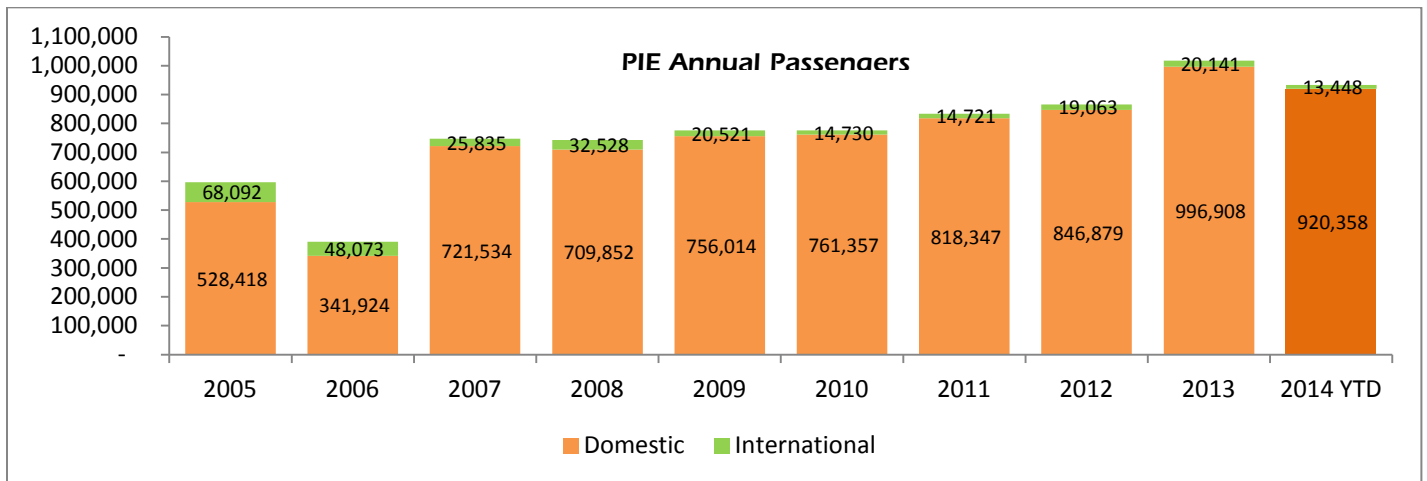

Media Release – October 7, 2014

**St. Pete–Clearwater International (PIE) Passenger Report –
29% increase in September and 23% year-to-date in 2014 over prior year!**

September 2014 Month	Increase 2014YTD
Domestic	72,795 +29% 920,358
Int'l	0 0% 13,448
Total	72,795 +23% 933,806

Allegiant announced 3 new destinations: Belleville, IL (St. Louis), Bloomington, IL; Concord/Charlotte, NC. Sunwing service resumes in Fall and adds new Ottawa service.

Non-Stop Destinations Served

Allegiant Air	35
Beau Rivage Resort & Casino/Sun Country	1
PEOPLExpress	1
Sunwing Airlines	3
PIE's total non-stop destinations	40