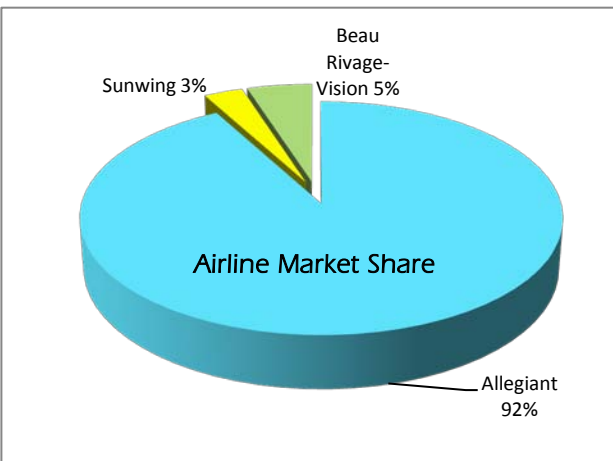

## St. Pete–Clearwater International (PIE) Passenger Report – April posts 27% increase and 20% year-to-date increase in 2014!

April 2014	Month	Increase	2014YTD
Domestic –	111,805	+30%	409,705
Int'l-	3,779	- 22%	12,992
Total -	115,584	+27%	<b>(+20%)</b> 422,697