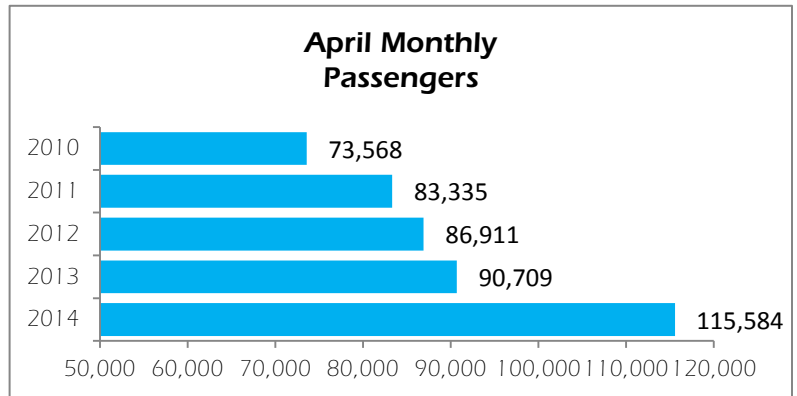

## St. Pete–Clearwater International (PIE) Passenger Report – April posts 27% increase and 20% year-to-date increase in 2014!

April 2014	Month	Increase	2014YTD
Domestic –	111,805	+30%	409,705
Int'l-	3,779	- 22%	12,992
Total -	115,584	+27%	<b>(+20%)</b> 422,697