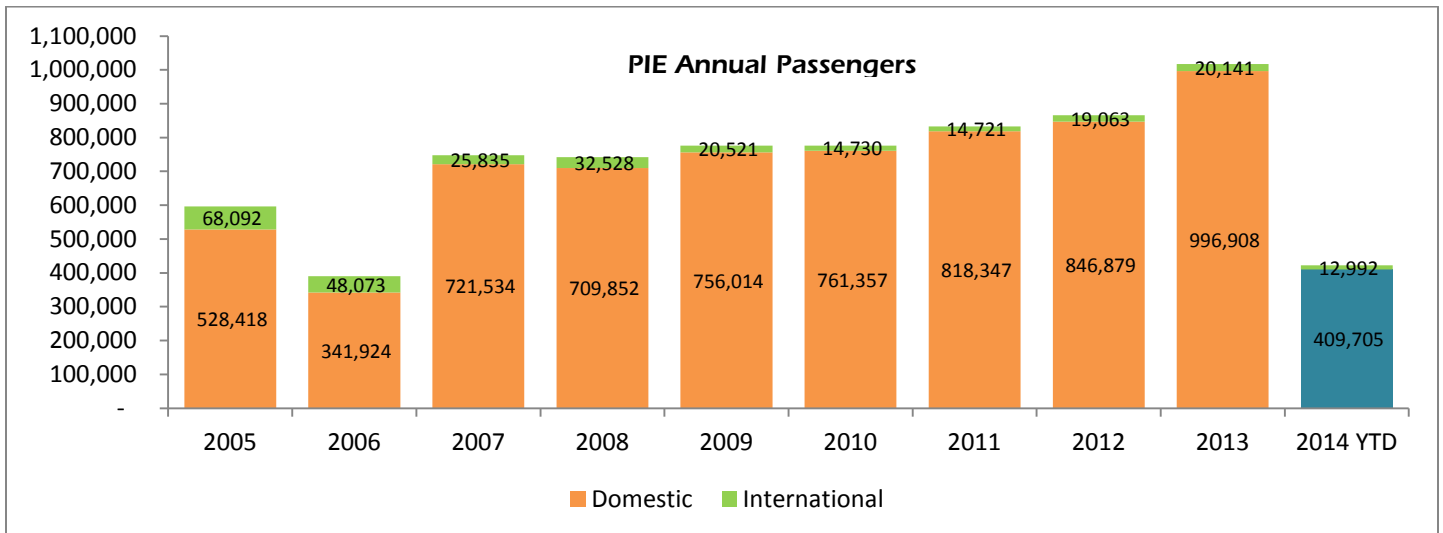

Contact: Michele Routh, Airport Public Relations Director
mrouth@fly2pie.com 727-453-7879