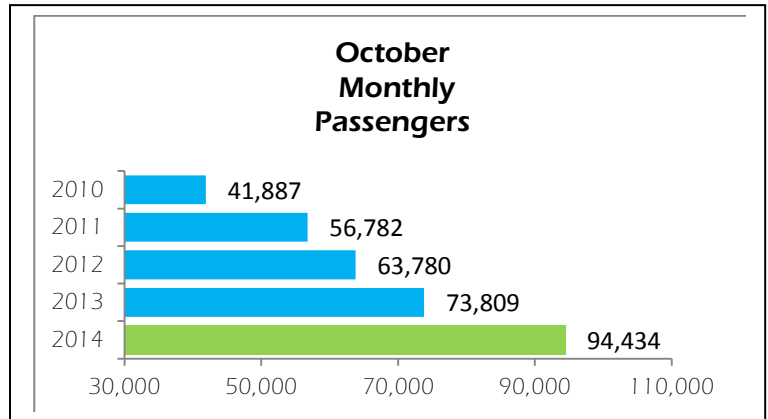

Media Release – November 7, 2014

St. Pete–Clearwater International (PIE) Passenger Report – PIE Continues to break records!

PIE breaks another record with the biggest October in our history! In 2014, PIE set records for most non-stop destinations served (40), biggest May, June, and October! With November and December and new destinations starting this month, we have already served more passengers than all of 2013. Total passengers YTD 1,028,240 with a 28% increase in October and 23% year-to-date in 2014 over prior year!

	October 2014 Month	Increase	2014YTD
Domestic	94,434	+28%	1,014,792
Int'l	0	0%	13,448
Total	94,434	+23%	1,028,240

Non-Stop Destinations Served

Allegiant Air	35
Beau Rivage Resort & Casino/Sun Country	1
PEOPLExpress	1
Sunwing Airlines	3
<i>PIE's total non-stop destinations</i>	40