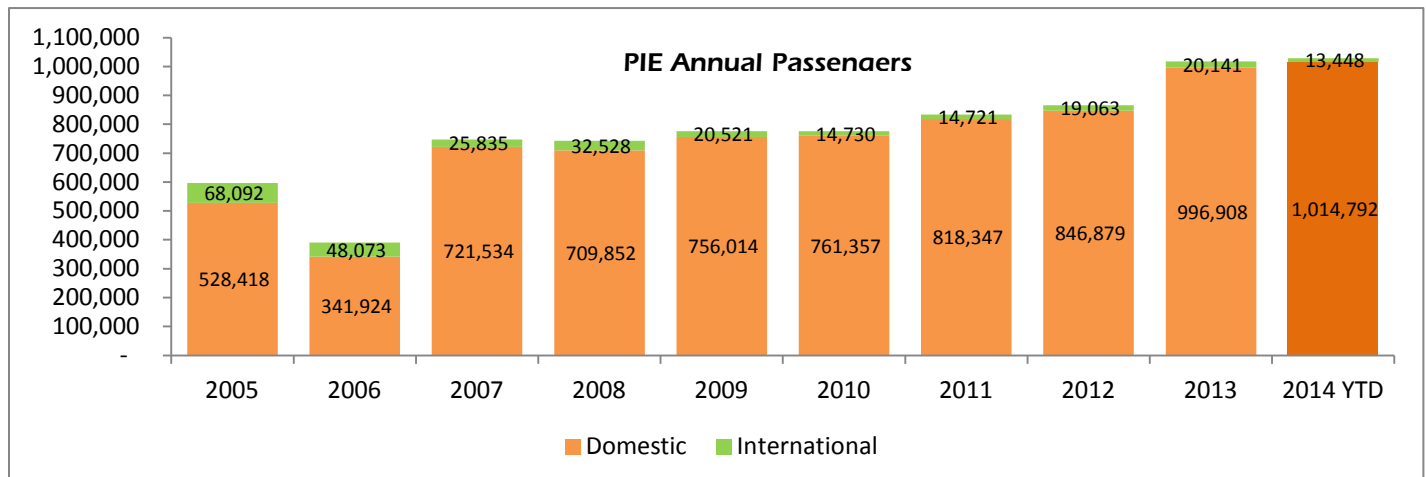

Media Release – November 7, 2014

St. Pete–Clearwater International (PIE) Passenger Report – PIE Continues to break records!

PIE breaks another record with the biggest October in our history! In 2014, PIE set records for most non-stop destinations served (40), biggest May, June, and October! With November and December and new destinations starting this month, we have already served more passengers than all of 2013. Total passengers YTD 1,028,240 with a 28% increase in October and 23% year-to-date in 2014 over prior year!

	October 2014 Month	Increase	2014YTD
Domestic	94,434	+28%	1,014,792
Int'l	0	0%	13,448
Total	94,434	+23%	1,028,240

Non-Stop Destinations Served

Allegiant Air	35
Beau Rivage Resort & Casino/Sun Country	1
PEOPLExpress	1
Sunwing Airlines	3
<i>PIE's total non-stop destinations</i>	40