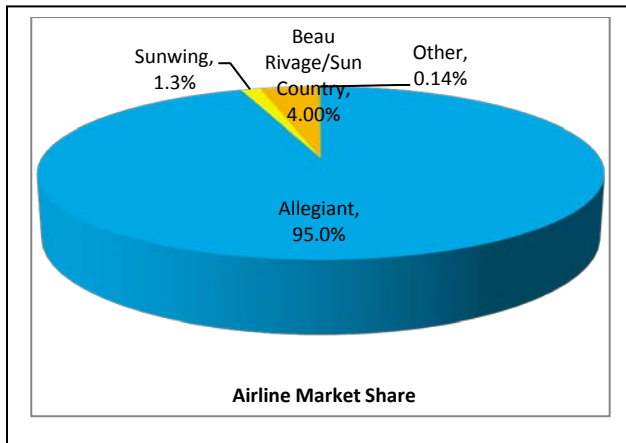

Media Release – November 7, 2014

St. Pete–Clearwater International (PIE) Passenger Report – PIE Continues to break records!

PIE breaks another record with the biggest October in our history! In 2014, PIE set records for most non-stop destinations served (40), biggest May, June, and October! With November and December and new destinations starting this month, we have already served more passengers than all of 2013. Total passengers YTD 1,028,240 with a 28% increase in October and 23% year-to-date in 2014 over prior year!

	October 2014 Month	Increase	2014YTD
Domestic	94,434	+28%	1,014,792
Int'l	0	0%	13,448
Total	94,434	+23%	1,028,240

Non-Stop Destinations Served

Allegiant Air	35
Beau Rivage Resort & Casino/Sun Country	1
PEOPLExpress	1
Sunwing Airlines	3
<i>PIE's total non-stop destinations</i>	40