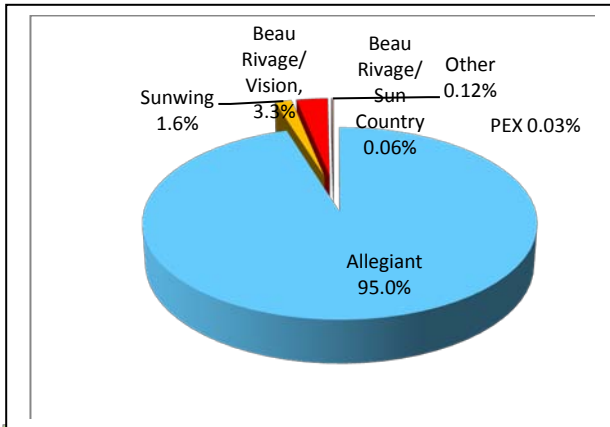

Media Release – September 15, 2014

St. Pete–Clearwater International (PIE) Passenger Report – August posts 22% increase and 22% year-to-date increase in 2014 over prior year!

August 2014	Month	Increase	2014YTD
Domestic –	94,598	+22%	847,563
Int'l-	0	0%	13,448
Total -	94,598	+22%	861,011

Allegiant announced 3 new destinations: Belleville, IL (St. Louis), Bloomington, IL; Concord/Charlotte, NC. PEOPLEExpress began new service August 29th to Newport News/Williamsburg VA; SunCountry/ Beau Rivage Resort & Casino resumed service to Gulfport-Biloxi August 12th; Sunwing service resumes in Fall and adds new Ottawa service.