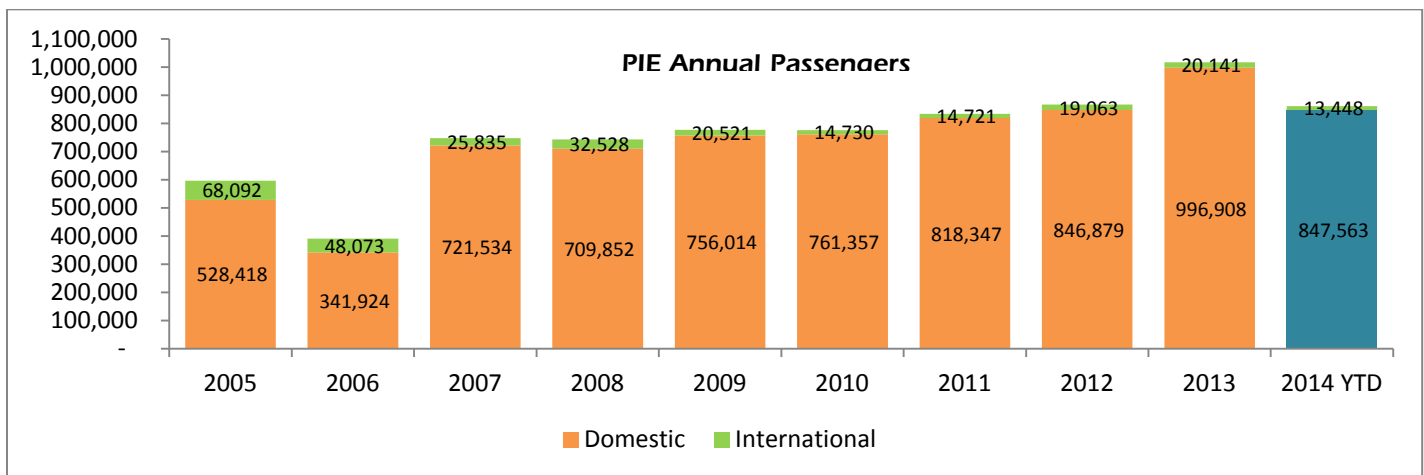

Contact: Michele Routh, Airport Public Relations Director
mrouth@fly2pie.com 727-453-7879