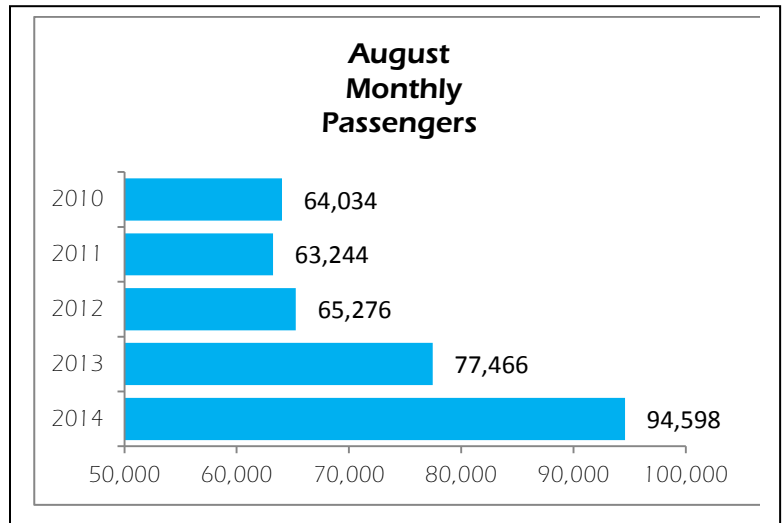

Media Release – September 15, 2014

St. Pete–Clearwater International (PIE) Passenger Report – August posts 22% increase and 22% year-to-date increase in 2014 over prior year!

August 2014	Month	Increase	2014YTD
Domestic –	94,598	+22%	847,563
Int'l-	0	0%	13,448
Total -	94,598	+22%	861,011

Allegiant announced 3 new destinations: Belleville, IL (St. Louis), Bloomington, IL; Concord/Charlotte, NC. PEOPLEExpress began new service August 29th to Newport News/Williamsburg VA; SunCountry/ Beau Rivage Resort & Casino resumed service to Gulfport-Biloxi August 12th; Sunwing service resumes in Fall and adds new Ottawa service.