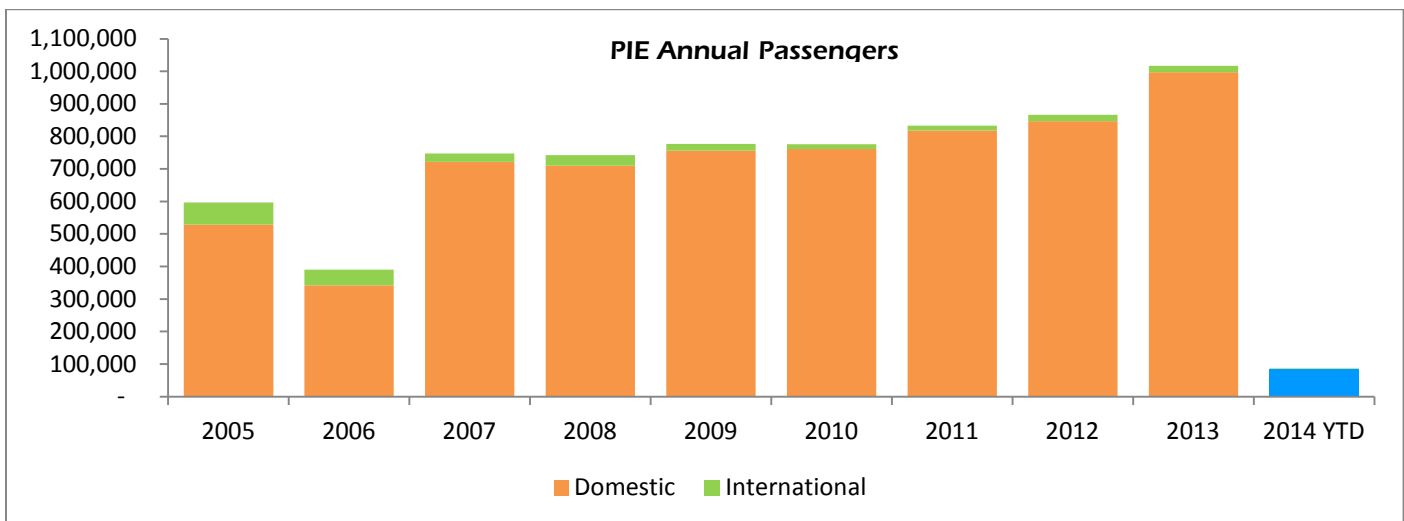

Contact: Michele Routh, Airport Public Relations Director
mrouth@fly2pie.com 727-453-7879