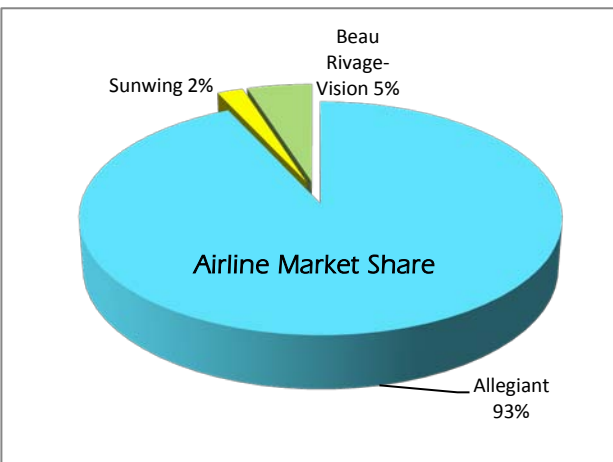

Media Release – February 11, 2014

St. Pete–Clearwater International (PIE) Passenger Report – January 2014 starts strong with 37% increase!

January 2014

Domestic -	86,035	+36%
International -	2,064	+62%
Total -	88,099	+37%