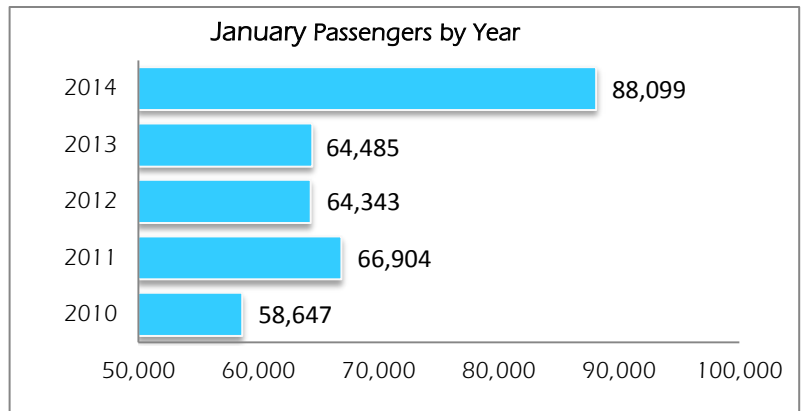

Media Release – February 11, 2014

St. Pete–Clearwater International (PIE) Passenger Report – January 2014 starts strong with 37% increase!

January 2014

Domestic -	86,035	+36%
International -	2,064	+62%
Total -	88,099	+37%