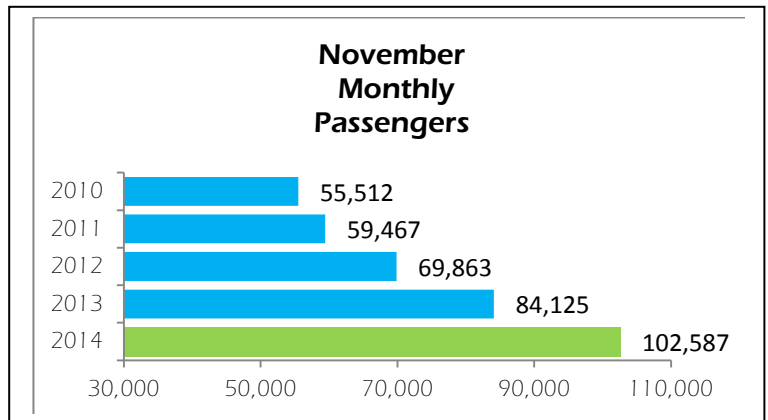

Media Release – December 8, 2014

St. Pete–Clearwater International (PIE) Passenger Report – **PIE breaks another record!**

PIE breaks another record with the biggest November in our history, adding to our biggest May, June, and October! Total passengers YTD 1,130,827 with a 22% increase in November and 23% year-to-date in 2014 over prior year! International Service is just getting started for the season with Sunwing. In 2014, PIE set records for most non-stop destinations served (40) and in early 2015, 5 new destinations start service with Allegiant, including Pittsburgh, Indianapolis, Omaha, Richmond, and Hagerstown (Baltimore-Washington)

	November 2014 Month	Increase	2014YTD
Domestic	101,478	+24%	1,116,270
Int'l	1,109	-46%	14,557
Total	102,587	+22%	1,130,827

Non-Stop Destinations Served	
Allegiant Air	40
Beau Rivage Resort & Casino/Sun Country	1
PEOPLEExpress	1
Sunwing Airlines	3
<i>PIE's total non-stop destinations</i>	45