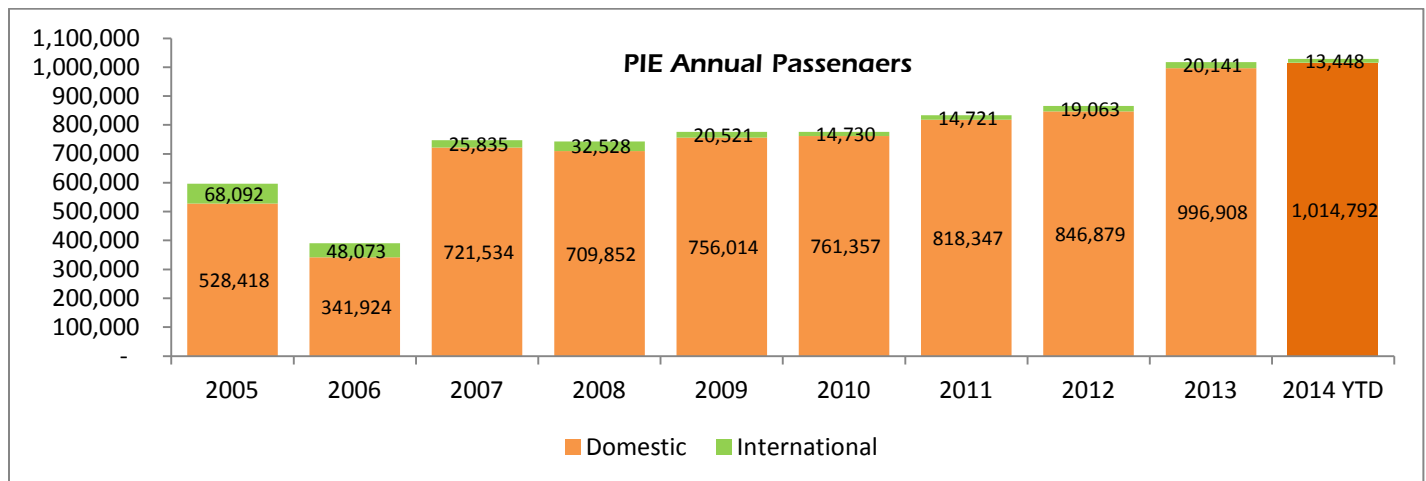

Media Release – December 8, 2014

St. Pete–Clearwater International (PIE) Passenger Report – **PIE breaks another record!**

PIE breaks another record with the biggest November in our history, adding to our biggest May, June, and October! Total passengers YTD 1,130,827 with a 22% increase in November and 23% year-to-date in 2014 over prior year! International Service is just getting started for the season with Sunwing. In 2014, PIE set records for most non-stop destinations served (40) and in early 2015, 5 new destinations start service with Allegiant, including Pittsburgh, Indianapolis, Omaha, Richmond, and Hagerstown (Baltimore-Washington)

	November 2014 Month	Increase	2014YTD
Domestic	101,478	+24%	1,116,270
Int'l	1,109	-46%	14,557
Total	102,587	+22%	1,130,827

Non-Stop Destinations Served	
Allegiant Air	40
Beau Rivage Resort & Casino/Sun Country	1
PEOPLEExpress	1
Sunwing Airlines	3
<i>PIE's total non-stop destinations</i>	45