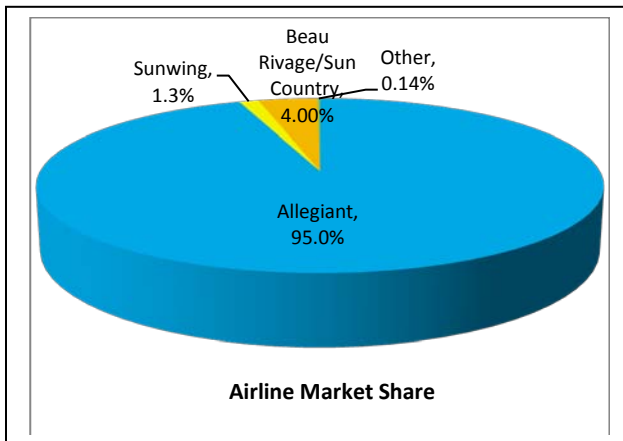

Media Release – December 8, 2014

St. Pete–Clearwater International (PIE) Passenger Report – **PIE breaks another record!**

PIE breaks another record with the biggest November in our history, adding to our biggest May, June, and October! Total passengers YTD 1,130,827 with a 22% increase in November and 23% year-to-date in 2014 over prior year! International Service is just getting started for the season with Sunwing. In 2014, PIE set records for most non-stop destinations served (40) and in early 2015, 5 new destinations start service with Allegiant, including Pittsburgh, Indianapolis, Omaha, Richmond, and Hagerstown (Baltimore-Washington)

	November 2014 Month	Increase	2014YTD
Domestic	101,478	+24%	1,116,270
Int'l	1,109	-46%	14,557
Total	102,587	+22%	1,130,827

Non-Stop Destinations Served	
Allegiant Air	40
Beau Rivage Resort & Casino/Sun Country	1
PEOPLEExpress	1
Sunwing Airlines	3
<i>PIE's total non-stop destinations</i>	45